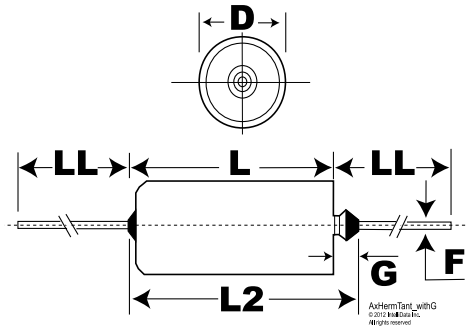

KEMET Part Number: T252C476K035BS
(M39003/06-2071{KEM}, CSR33F476KB)

Tantalum, MnO2 Tantalum, Military/High Reliability, KEMET, T252_CSR33, 47 uF, 10%, 35 V, 800 mOhms

Dimensions	
D	7.34mm +/-0.25mm
L	17.42mm +/-0.79mm
L2	20.88mm
LL	38.1mm +/-6.35mm
F	0.64mm +/-0.05mm
G	3.46mm +0.79mm

Packaging Specifications	
Packaging:	Bulk, Tray
Packaging Quantity:	20

General Information	
Dielectric:	MnO2 Tantalum
Style:	Axial Hermetic
Supplier:	KEMET
Series:	T252_CSR33
Description:	Axial, Solid Tantalum, Hermetically Sealed, Military, CSR33 Style
Features:	Extended Capacitance, Low Leakage
RoHS:	No
Termination:	Lead (SnPb)
Lead:	Wire Leads, Uninsulated
Construction:	Hermetic
Notes:	Dimensions Include Insulating Sleeve (Standard). Lead Length Shown Is For Parts Supplied With Bulk Packaging, When Supplied On T&R Or Ammo, Lead Length Is Determined By Taping Specification

Specifications	
Capacitance:	47 uF
Capacitance Tolerance:	10%
Voltage DC:	35 VDC (85C), 28 VDC (125C Surge), 0.35 V (125C Reverse)
Temperature Range:	-55/+125C
Failure Rate:	B (0.1%/1000 Hrs)
Resistance:	0.8 Ohms (100kHz)
Current:	395 mAmps (100kHz)
Leakage:	1 uAmps
Testing and Reliability:	Standard Testing To MIL-PRF-39003