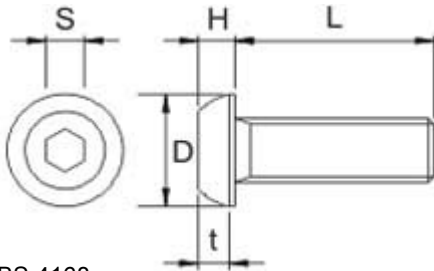

## Button Head

BS 4168  
ISO 7380

### Specifications:

#### Materials / Finishes

Steel 10.9 / Self colour  
Stainless steel / Self colour

Dimension	
d	M3
Maximum D	5.7
Maximum H	1.65
S (Key Size)	2
t Minimum	1.04

### Part Number Table

Description	Part Number
Screw Socket, Butt, S/S, A2, M3 × 8	M38 BHA2MCS100-

**Important Notice** : This data sheet and its contents (the "Information") belong to the members of the Premier Farnell group of companies (the "Group") or are licensed to it. No licence is granted for the use of it other than for information purposes in connection with the products to which it relates. No licence of any intellectual property rights is granted. The Information is subject to change without notice and replaces all data sheets previously supplied. The Information supplied is believed to be accurate but the Group assumes no responsibility for its accuracy or completeness, any error in or omission from it or for any use made of it. Users of this data sheet should check for themselves the Information and the suitability of the products for their purpose and not make any assumptions based on information included or omitted. Liability for loss or damage resulting from any reliance on the Information or use of it (including liability resulting from negligence or where the Group was aware of the possibility of such loss or damage arising) is excluded. This will not operate to limit or restrict the Group's liability for death or personal injury resulting from its negligence. DURATOOL is the registered trademark of the Group. © Premier Farnell plc 2012.