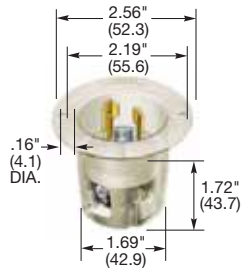

Twist-Lock® Devices
15 Ampere, 125, 250 Volts and 277 Volts AC
 2 Pole, 3 Wire Grounding
 Insulgrip® Plugs and Flanged Inlets

IP20
 SUITABILITY

HBL4720C

HBL4720CA

HBL24W47

HBL4723VY

HBL4716C

HBL4716

Plugs

Description	Cord Dia.	Catalog Numbers		
Insulgrip plug, black and white nylon. Multiple drive screws. Fed Spec WC596	.230"-.720" (5.8-18.3)	HBL4720C™	HBL4570C	HBL4770C
All black nylon.	.230"-.720" (5.8-18.3)	HBL4720CBK	-	-
Insulgrip angle plug, 8 position angle, black and white nylon. Multiple drive screws.	.325"-.655" (8.3-16.6)	HBL4720CA	HBL4570CA	HBL4770CA
Insulgrip plug, corrosion resistant, yellow and white nylon. Multiple drive screws. Fed Spec WC596	.230"-.720" (5.8-18.3)	HBL47CM20C	HBL45CM70C	HBL47CM70C
Elastogrip® plug, yellow elastomer, dust tight.	300"-.655" (7.6-16.6)	HBL2447	-	-
Elastogrip plug, yellow elastomer, water/dust tight.	300"-.655" (7.6-16.6)	HBL24W47	-	-
Valise® plug, yellow nylon.	.220"-.660" (5.6-16.8)	HBL4723VY	HBL4573VY	HBL4773VY
Valise® plug, black nylon.	.220"-.660" (5.6-16.8)	HBL4723VBK	HBL4573VBK	HBL4773VBK

Accessories on page B-49.

Flanged Inlets

Description	Catalog Numbers		
Insulgrip flanged inlet, nylon casing, back wired.	HBL4716C	HBL4586C	HBL4786C
Stainless steel casing, brown phenolic.	HBL4716*	HBL4586*	HBL4786*
Corrosion resistant, stainless steel casing, yellow melamine.	HBL47CM16*	-	-

Accessories on page B-48.

Notes: HP ratings are AC only.
 Only plugs are HP rated.
 For technical information on Insulgrip devices see page B-69.
 *These flanged inlets will not accept Valise® connector bodies.