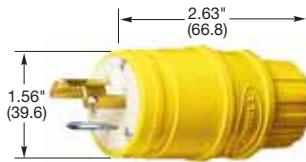

Twist-Lock® Devices
15 Ampere, 125, 250 Volts and 277 Volts AC
 2 Pole, 3 Wire Grounding
 Insulgrip® Plugs and Flanged Inlets

IP20
 SUITABILITY

HBL4720C

HBL4720CA

HBL24W47

HBL4723VY

HBL4716C

HBL4716

Plugs

Description	Cord Dia.	Catalog Numbers		
Insulgrip plug, black and white nylon. Multiple drive screws. Fed Spec WC596	.230"-.720" (5.8-18.3)	HBL4720C™	HBL4570C	HBL4770C
All black nylon.	.230"-.720" (5.8-18.3)	HBL4720CBK	-	-
Insulgrip angle plug, 8 position angle, black and white nylon. Multiple drive screws.	.325"-.655" (8.3-16.6)	HBL4720CA	HBL4570CA	HBL4770CA
Insulgrip plug, corrosion resistant, yellow and white nylon. Multiple drive screws. Fed Spec WC596	.230"-.720" (5.8-18.3)	HBL47CM20C	HBL45CM70C	HBL47CM70C
Elastogrip® plug, yellow elastomer, dust tight.	300"-.655" (7.6-16.6)	HBL2447	-	-
Elastogrip plug, yellow elastomer, water/dust tight.	300"-.655" (7.6-16.6)	HBL24W47	-	-
Valise® plug, yellow nylon.	.220"-.660" (5.6-16.8)	HBL4723VY	HBL4573VY	HBL4773VY
Valise® plug, black nylon.	.220"-.660" (5.6-16.8)	HBL4723VBK	HBL4573VBK	HBL4773VBK

Accessories on page B-49.

Flanged Inlets

Description	Catalog Numbers		
Insulgrip flanged inlet, nylon casing, back wired.	HBL4716C	HBL4586C	HBL4786C
Stainless steel casing, brown phenolic.	HBL4716*	HBL4586*	HBL4786*
Corrosion resistant, stainless steel casing, yellow melamine.	HBL47CM16*	-	-