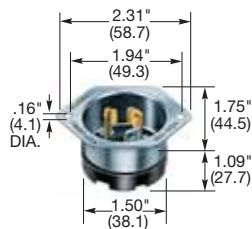

Twist-Lock® Devices
15 Ampere, 125, 250 Volts and 277 Volts AC
 2 Pole, 3 Wire Grounding
 Insulgrip® Plugs and Flanged Inlets

IP20
 SUITABILITY

HBL4720C

HBL4720CA

HBL24W47

HBL4723VY

HBL4716C

HBL4716

Plugs

Description	Cord Dia.	Catalog Numbers		
Insulgrip plug, black and white nylon. Multiple drive screws. Fed Spec WC596	.230"-.720" (5.8-18.3)	HBL4720C™	HBL4570C	HBL4770C
All black nylon.	.230"-.720" (5.8-18.3)	HBL4720CBK	-	-
Insulgrip angle plug, 8 position angle, black and white nylon. Multiple drive screws.	.325"-.655" (8.3-16.6)	HBL4720CA	HBL4570CA	HBL4770CA
Insulgrip plug, corrosion resistant, yellow and white nylon. Multiple drive screws. Fed Spec WC596	.230"-.720" (5.8-18.3)	HBL47CM20C	HBL45CM70C	HBL47CM70C
Elastogrip® plug, yellow elastomer, dust tight.	300"-.655" (7.6-16.6)	HBL2447	-	-
Elastogrip plug, yellow elastomer, water/dust tight.	300"-.655" (7.6-16.6)	HBL24W47	-	-
Valise® plug, yellow nylon.	.220"-.660" (5.6-16.8)	HBL4723VY	HBL4573VY	HBL4773VY
Valise® plug, black nylon.	.220"-.660" (5.6-16.8)	HBL4723VBK	HBL4573VBK	HBL4773VBK

Accessories on page B-49.

Flanged Inlets

Description	Catalog Numbers		
Insulgrip flanged inlet, nylon casing, back wired.	HBL4716C	HBL4586C	HBL4786C
Stainless steel casing, brown phenolic.	HBL4716*	HBL4586*	HBL4786*
Corrosion resistant, stainless steel casing, yellow melamine.	HBL47CM16*	-	-