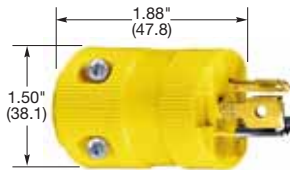

Twist-Lock® Devices
15 Ampere, 125, 250 Volts and 277 Volts AC
 2 Pole, 3 Wire Grounding
 Insulgrip® Plugs and Flanged Inlets

IP20
 SUITABILITY

HBL4720C

HBL4720CA

HBL24W47

HBL4723VY

HBL4716C

HBL4716

Plugs

Description	Cord Dia.	Catalog Numbers		
Insulgrip plug, black and white nylon. Multiple drive screws. Fed Spec WC596	.230"-.720" (5.8-18.3)	HBL4720C™	HBL4570C	HBL4770C
All black nylon.	.230"-.720" (5.8-18.3)	HBL4720CBK	-	-
Insulgrip angle plug, 8 position angle, black and white nylon. Multiple drive screws.	.325"-.655" (8.3-16.6)	HBL4720CA	HBL4570CA	HBL4770CA
Insulgrip plug, corrosion resistant, yellow and white nylon. Multiple drive screws. Fed Spec WC596	.230"-.720" (5.8-18.3)	HBL47CM20C	HBL45CM70C	HBL47CM70C
Elastogrip® plug, yellow elastomer, dust tight.	300"-.655" (7.6-16.6)	HBL2447	-	-
Elastogrip plug, yellow elastomer, water/dust tight.	300"-.655" (7.6-16.6)	HBL24W47	-	-
Valise® plug, yellow nylon.	.220"-.660" (5.6-16.8)	HBL4723VY	HBL4573VY	HBL4773VY
Valise® plug, black nylon.	.220"-.660" (5.6-16.8)	HBL4723VBK	HBL4573VBK	HBL4773VBK