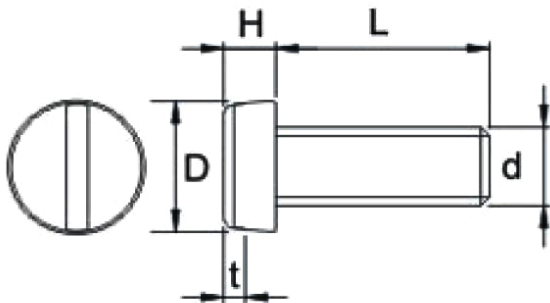

Steel Screw

Specifications:

Thread Size - Metric : M3
 Screw Length : 6mm
 Fastener Plating : Bright Zinc
 Screw Head Style : Slotted Cheese
 Body Plating : Zinc
 Driver Type : Slotted
 Materials/Finishes : Steel 4.8/Zinc & clear
 Stainless steel/Self colour
 Brass/Self colour

Dimensions (mm)	
Thread (d)	M3
D max	5.5
H nom	2
w (slot width) nom	1
t (slot depth) nom	0.9

Preferred lengths

	Thread (d)	
Length (L)	M2.5	
	6	ST BR

Note:

ST - Steel, Zinc & clear - other finishes often available
 BR - Brass, Self colour

Part Number Table

Description	Part Number
Screw, SLT, Cheese, Steel, M3 × 6	M36 CSSTMCZ100-

Important Notice : This data sheet and its contents (the "Information") belong to the members of the Premier Farnell group of companies (the "Group") or are licensed to it. No licence is granted for the use of it other than for information purposes in connection with the products to which it relates. No licence of any intellectual property rights is granted. The Information is subject to change without notice and replaces all data sheets previously supplied. The Information supplied is believed to be accurate but the Group assumes no responsibility for its accuracy or completeness, any error in or omission from it or for any use made of it. Users of this data sheet should check for themselves the Information and the suitability of the products for their purpose and not make any assumptions based on information included or omitted. Liability for loss or damage resulting from any reliance on the Information or use of it (including liability resulting from negligence or where the Group was aware of the possibility of such loss or damage arising) is excluded. This will not operate to limit or restrict the Group's liability for death or personal injury resulting from its negligence. DURATOOL is the registered trademark of the Group. © Premier Farnell plc 2012.