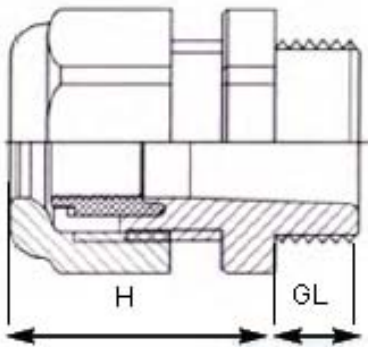

Features:

- High grade nylon cable glands
- Available in black
- IP68 rated cable entry
- Low smoke
- Halogen free
- Lock nut included
- Sealing : Ding qing rubber

Specification Table

Description	Size	GL (mm)	H (mm)	Part Number
Gland, M12, 3 to 6.5 mm, PK10	3 to 6.5	-	-	M12DB
Gland, M16, 4 to 8 mm, PK10	4 to 8	8	26	M16DB
Gland, M20, 6 to 12 mm, PK10	6 to 12	9	28	M20DB
Gland, M25, 13 to 18 mm, PK10	13 to 18	10	35	M25DB
Gland, M32, 14 to 21 mm, PK10	14 to 21	11	34	M32DB

Dimensions : Millimetres

Important Notice : This data sheet and its contents (the "Information") belong to the members of the Premier Farnell group of companies (the "Group") or are licensed to it. No licence is granted for the use of it other than for information purposes in connection with the products to which it relates. No licence of any intellectual property rights is granted. The Information is subject to change without notice and replaces all data sheets previously supplied. The Information supplied is believed to be accurate but the Group assumes no responsibility for its accuracy or completeness, any error in or omission from it or for any use made of it. Users of this data sheet should check for themselves the Information and the suitability of the products for their purpose and not make any assumptions based on information included or omitted. Liability for loss or damage resulting from any reliance on the Information or use of it (including liability resulting from negligence or where the Group was aware of the possibility of such loss or damage arising) is excluded. This will not operate to limit or restrict the Group's liability for death or personal injury resulting from its negligence. Pro-POWER is the registered trademark of the Group. © Premier Farnell plc 2011.