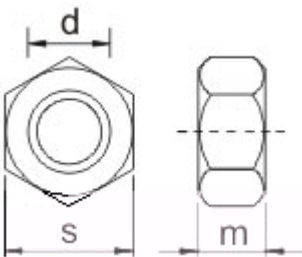

Metric Full Nuts

DIN 934
BS 3692
ISO 4032

Specifications:

Materials and Finishes

Steel / zinc and clear
Stainless steel / self colour
Brass / self colour

Dimensions		
	d	M2.5
DIN 934 BS 3692	m	2
	s	5
ISO 4032	m	2
	s	5

Part Number Table

Description	Part Number
Full Nut, Steel, BZP, M2.5	M2.5- HFST-Z100-

Important Notice : This data sheet and its contents (the "Information") belong to the members of the Premier Farnell group of companies (the "Group") or are licensed to it. No licence is granted for the use of it other than for information purposes in connection with the products to which it relates. No licence of any intellectual property rights is granted. The Information is subject to change without notice and replaces all data sheets previously supplied. The Information supplied is believed to be accurate but the Group assumes no responsibility for its accuracy or completeness, any error in or omission from it or for any use made of it. Users of this data sheet should check for themselves the Information and the suitability of the products for their purpose and not make any assumptions based on information included or omitted. Liability for loss or damage resulting from any reliance on the Information or use of it (including liability resulting from negligence or where the Group was aware of the possibility of such loss or damage arising) is excluded. This will not operate to limit or restrict the Group's liability for death or personal injury resulting from its negligence. DURATOOL is the registered trademark of the Group. © Premier Farnell plc 2012.