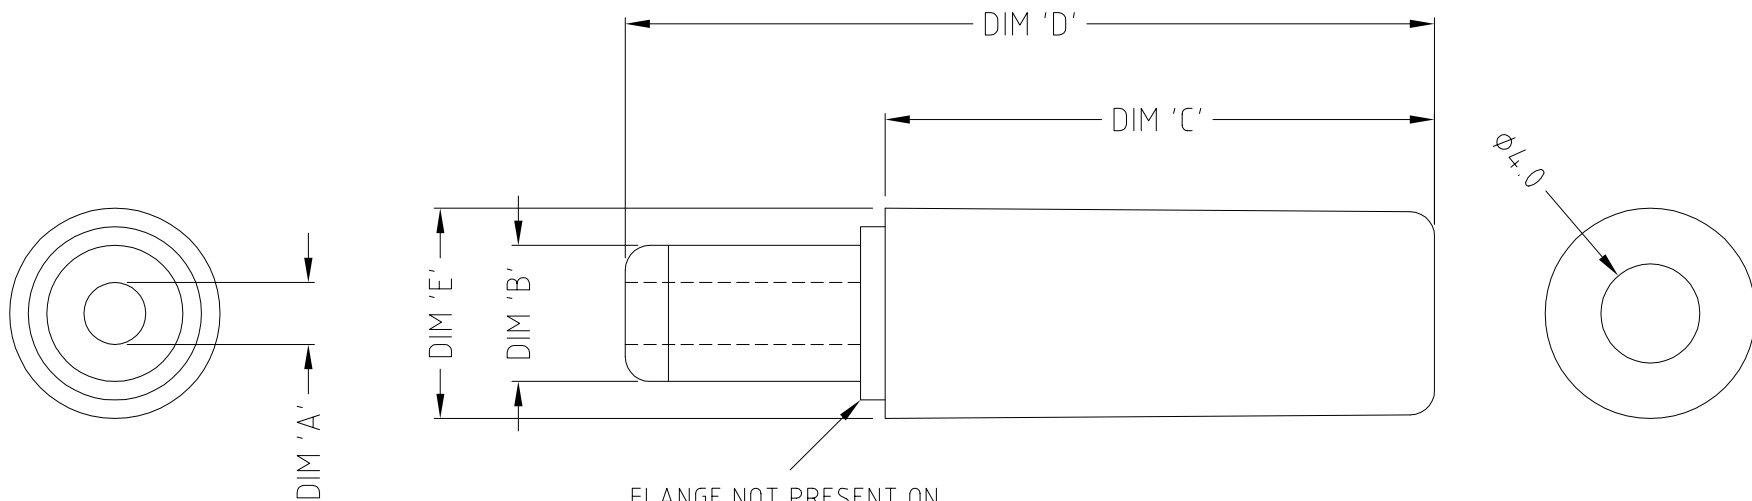

ISS.	AMEND	DATE
1	1st DRAWN	27/07/90
2	NOTE *	02/05/91
3	C MODELS ADD	01/02/94
4	F ADD, C MOD DEL	25/04/96
5	DIM D AMEND	06/02/07
6	DCPP3 B DIM ERROR	19/02/07
7	UPDATE TABLE+VIEWS	04/09/13

FLANGE NOT PRESENT ON ALL MODELS. SEE TABLE

PART No.	MODEL	DIM A	DIM B	DIM C	DIM D	DIM E	FLANGE
FC68147	DCPP1	$\phi 2.1$	$\phi 5.5$	22.2	32.7	$\phi 8.7$	YES
				20.0	29.5	$\phi 8.3$	NO
FC681471	DCPP2	$\phi 2.5$	$\phi 5.5$	22.2	32.7	$\phi 8.7$	YES
				20.0	29.5	$\phi 8.3$	NO
FA67555	DCPP3	$\phi 1.3$	$\phi 3.5$	21.8	32.3	$\phi 7.8$	YES