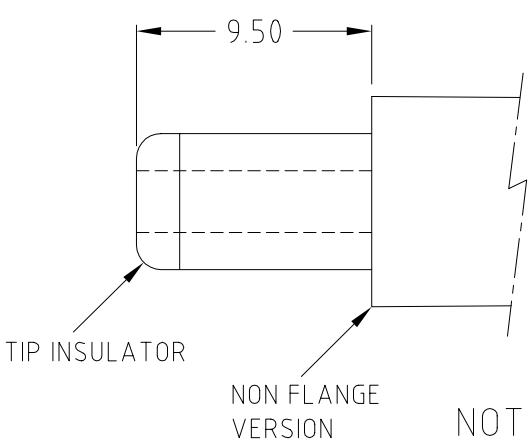

PART No.	MODEL	DIM A	DIM B	DIM C	DIM D	DIM E	FLANGE
FC68147	DCPP1	$\phi 2.1$	$\phi 5.5$	22.2	32.7	$\phi 8.7$	YES
				20.0	29.5	$\phi 8.3$	NO
FC681471	DCPP2	$\phi 2.5$	$\phi 5.5$	22.2	32.7	$\phi 8.7$	YES
				20.0	29.5	$\phi 8.3$	NO
FA67555	DCPP3	$\phi 1.3$	$\phi 3.5$	21.8	32.3	$\phi 7.8$	YES

- NOTES:
- a) NOMINAL RATING FOR ALL: 12V 5A (60VA)
  - b) # DIMENSIONS MAY VARY.
  - c) DCPP1 + DCPP2 WITH OR WITHOUT FLANGE, SEE TABLE.

**RoHS COMPLIANT**

TOLERANCE

- NO DEC. PLACE  $\pm 0.50$
- 1 DEC. PLACE  $\pm 0.25$
- 2 DEC. PLACE  $\pm 0.10$
- HOLE  $\phi \pm 0.10$
- ANGLES  $\pm 1/2^\circ$
- UNLESS OTHERWISE STATED