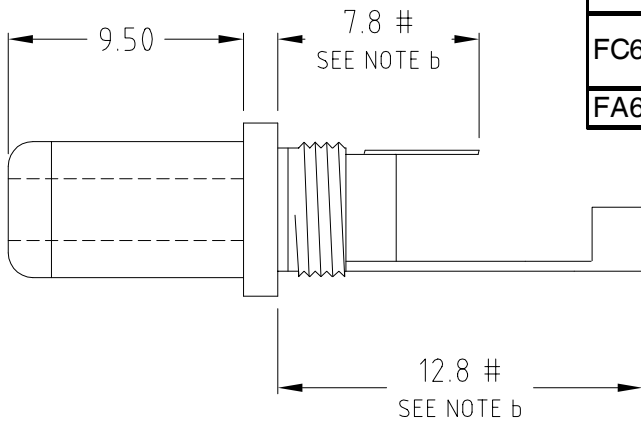

PART No.	MODEL	DIM A	DIM B	DIM C	DIM D	DIM E	FLANGE
FC68147	DCPP1	$\phi 2.1$	$\phi 5.5$	22.2	32.7	$\phi 8.7$	YES
				20.0	29.5	$\phi 8.3$	NO
FC681471	DCPP2	$\phi 2.5$	$\phi 5.5$	22.2	32.7	$\phi 8.7$	YES
				20.0	29.5	$\phi 8.3$	NO
FA67555	DCPP3	$\phi 1.3$	$\phi 3.5$	21.8	32.3	$\phi 7.8$	YES

- NOTES:
- a) NOMINAL RATING FOR ALL: 12V 5A (60VA)
  - b) # DIMENSIONS MAY VARY.
  - c) DCPP1 + DCPP2 WITH OR WITHOUT FLANGE, SEE TABLE.

**RoHS COMPLIANT**

TOLERANCE

- NO DEC. PLACE  $\pm 0.50$
- 1 DEC. PLACE  $\pm 0.25$
- 2 DEC. PLACE  $\pm 0.10$
- HOLE  $\phi \pm 0.10$
- ANGLES  $\pm 1/2^\circ$
- UNLESS OTHERWISE STATED