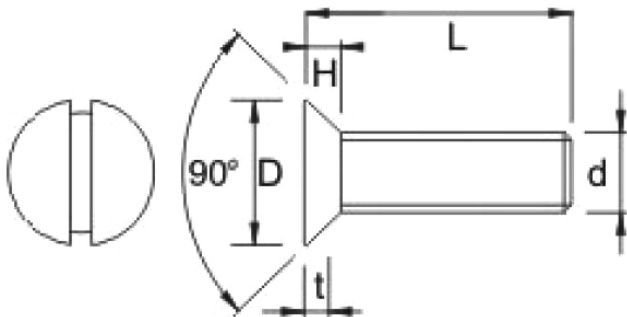

Steel Screw

Specifications:

Thread Size - Metric : M2.5
 Screw Length : 10mm
 Fastener Plating : Bright Zinc
 Screw Head Style : Slotted Countersunk
 Body Plating : Zinc
 Driver Type : Slotted
 Materials/Finishes : Steel 4.8/Zinc & clear
 Stainless steel/Self colour
 Brass/Self colour

Dimensions (mm)	
Thread (d)	M2.5
H max (BS/DIN)	1.5
H max (ISO)	1.6
D nom (DIN)	4.7
D nom (BS)	5.5
D nom (ISO)	4.7
w (slot width) nom	0.7
t (slot depth) min	1

Preferred lengths

	Thread (d)	
Length (L)	M2.5	
	10	ST BR

Note:

ST - Steel, Zinc & clear - other finishes often available
 BR - Brass, Self colour

Part Number Table

Description	Part Number
Screw, SLT, CSK, Steel, M2.5 × 10	M2.510 KSSTMCZ100-

Important Notice : This data sheet and its contents (the "Information") belong to the members of the Premier Farnell group of companies (the "Group") or are licensed to it. No licence is granted for the use of it other than for information purposes in connection with the products to which it relates. No licence of any intellectual property rights is granted. The Information is subject to change without notice and replaces all data sheets previously supplied. The Information supplied is believed to be accurate but the Group assumes no responsibility for its accuracy or completeness, any error in or omission from it or for any use made of it. Users of this data sheet should check for themselves the Information and the suitability of the products for their purpose and not make any assumptions based on information included or omitted. Liability for loss or damage resulting from any reliance on the Information or use of it (including liability resulting from negligence or where the Group was aware of the possibility of such loss or damage arising) is excluded. This will not operate to limit or restrict the Group's liability for death or personal injury resulting from its negligence. DURATOOL is the registered trademark of the Group. © Premier Farnell plc 2012.