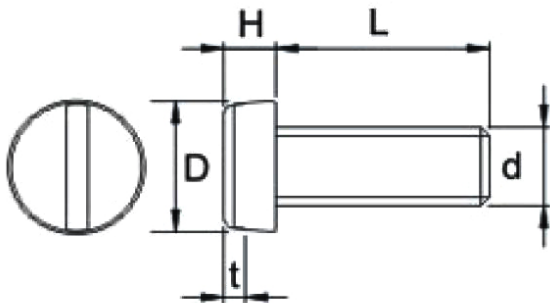

## Specifications:

Thread Size - Metric : M2.5  
 Screw Length : 10mm  
 Fastener Plating : Bright Zinc  
 Screw Head Style : Slotted Cheese  
 Body Plating : Zinc  
 Driver Type : Slotted  
 Materials/Finishes : Steel 4.8/Zinc & clear  
                                   Stainless steel/Self colour  
                                   Brass/Self colour

Dimensions (mm)	
Thread (d)	M2.5
D max	4.5
H nom	1.7
w (slot width) nom	0.8
t (slot depth) nom	0.8

## Preferred lengths

	Thread (d)	
Length (L)	M2.5	
	10	ST

## Part Number Table

Description	Part Number
Screw, SLT, Cheese, Steel, M2.5 × 10	M2.510 CSSTM CZ100-

**Important Notice** : This data sheet and its contents (the "Information") belong to the members of the Premier Farnell group of companies (the "Group") or are licensed to it. No licence is granted for the use of it other than for information purposes in connection with the products to which it relates. No licence of any intellectual property rights is granted. The Information is subject to change without notice and replaces all data sheets previously supplied. The Information supplied is believed to be accurate but the Group assumes no responsibility for its accuracy or completeness, any error in or omission from it or for any use made of it. Users of this data sheet should check for themselves the Information and the suitability of the products for their purpose and not make any assumptions based on information included or omitted. Liability for loss or damage resulting from any reliance on the Information or use of it (including liability resulting from negligence or where the Group was aware of the possibility of such loss or damage arising) is excluded. This will not operate to limit or restrict the Group's liability for death or personal injury resulting from its negligence. DURATOOL is the registered trademark of the Group. © Premier Farnell plc 2012.