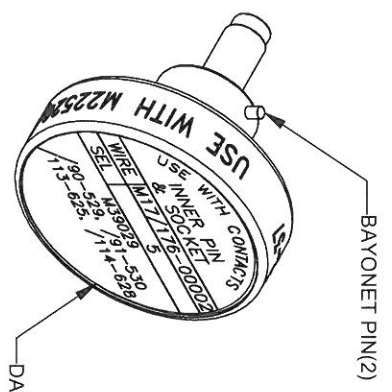

LOCATOR	
HOLE DIMENSIONS	ADDITIONAL FEATURES
∅.052	└┘∅.063
∇THRU	∇.090

USE WITH CONTACTS	
INNER PIN & SOCKET	
WIRE	M17/176-00002
SEL	5
M39029	
/90-529, /91-530	
/113-625, /114-628	

**UNCONTROLLED DOCUMENT
WILL NOT BE UPDATED**

DIMENSIONS IN INCHES - UNLESS OTHERWISE SPECIFIED

REV		ECO		DESCRIPTION		E/Y		APP'D	
NO.	SYM	NO.	NO.	DATE	DATE	DATE	DATE	DATE	DATE
2				REDRAWN		AAA	RRR	11-22-99	11-12-00
3		22951		DATAPLATE REVISED	06/06/13				

RESTRICTED & CONFIDENTIAL		COMPENSATION, PROPERTY OF DANIELS MANUFACTURING CORP. NOT TO BE DISCLOSED TO OTHERS; REPRODUCED OR USED FOR ANY OTHER PURPOSES WITHOUT THE WRITTEN PERMISSION OF DANIELS MANUFACTURING CORP. ON COMPLETION OF ORDER WHICH IT IS FOR WHICH IT IS ORDERED.	
MATERIAL		FINISH	
HEAT TREAT		ITEM	
BRN	DATE	PART No.	QTY.
DUNG CAO	10-2-96		
CHKD	DATE	DESCRIPTION/REMARKS	
DE	10-2-96	PMC DANIELS MANUFACTURING CORP. ORLANDO, FLORIDA GAGE 11851	
APPRD.	DATE	TITLE	
		ENVELOPE DRAWING	
NOTE:		WHERE USED:	AF18
THIS DRAWING IS AN OUTLINE DRAWING OF THE RESPECTIVE DIM PART NUMBER INDICATED IN THE DRAWING. PART NUMBER WITH-OUT THE -ENV. SUFFIX		CAD/PIN	K709-ENV
		PIN	K709-ENV
		SHEET OF	11
		REV	3