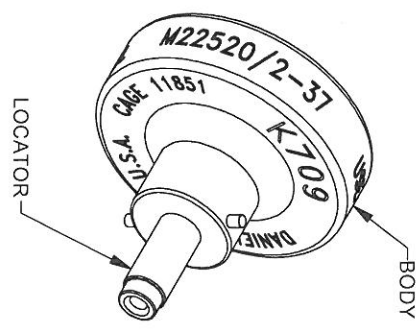

LOCATOR	
HOLE DIMENSIONS	ADDITIONAL FEATURES
∅.052	└┘∅.063
∇THRU	∇.090

USE WITH CONTACTS	
INNER PIN & SOCKET	
WIRE	M17/176-00002
SEL	5
M39029	
/90-529, /91-530	
/113-625, /114-628	

**UNCONTROLLED DOCUMENT
WILL NOT BE UPDATED**

DIMENSIONS IN INCHES - UNLESS OTHERWISE SPECIFIED

REV		ECO		DESCRIPTION		E/Y		APP'D	
NO.	SYM	NO.	NO.	DATE	DATE	DATE	DATE	DATE	DATE
2				REDRAWN		AAA	RRR	11-22-99	11-12-00
3		22951		DATAPLATE REVISED	06/06/13				

RESTRICTED & CONFIDENTIAL		COMPENSATION, PROPERTY OF DANIELS MANUFACTURING CORP. NOT TO BE DISCLOSED TO OTHERS; REPRODUCED OR USED FOR ANY OTHER PURPOSES WITHOUT THE WRITTEN PERMISSION OF DANIELS MANUFACTURING CORP. ON COMPLETION OF ORDER WHICH IT IS FOR WHICH IT IS ORDERED.	
MATERIAL		FINISH	
HEAT TREAT		ITEM	
BRN	DATE	PART No.	QTY.
DUNG CAO	10-2-96		
CHKD	DATE	DESCRIPTION/REMARKS	
DE	10-2-96	PMC DANIELS MANUFACTURING CORP. ORLANDO, FLORIDA GAGE 11851	
APPRD.	DATE	TITLE	
		ENVELOPE DRAWING	
NOTE:		WHERE USED:	AF18
THIS DRAWING IS AN OUTLINE DRAWING OF THE RESPECTIVE DIM PART NUMBER INDICATED IN THE DRAWING. PART NUMBER WITH-OUT THE -ENV. SUFFIX		CAD/PIN	K709-ENV
		PIN	K709-ENV
		SHEET OF	11
		REV	3