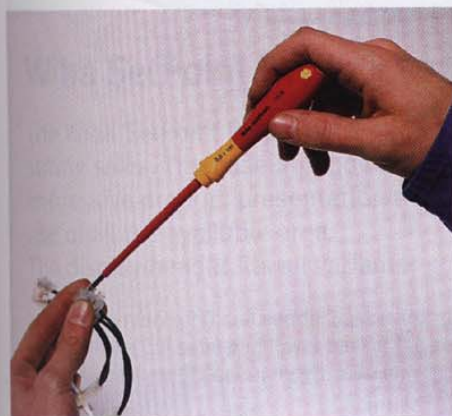

SoftFinish® electric Advantages:

- Insulation moulded directly onto blade
- Tested to the professional GS Standard
- Safety when working up to 1000 V AC and 1500 V DC
- Each screwdriver is individually tested in a water bath at 10.000 Volts according to DIN EN 60900 (IEC 900)
- Multi-component SoftFinish® handle provides maximum user comfort
- Ergonomically perfect handle design
- Imprinted screw symbol on handle end for fast identification