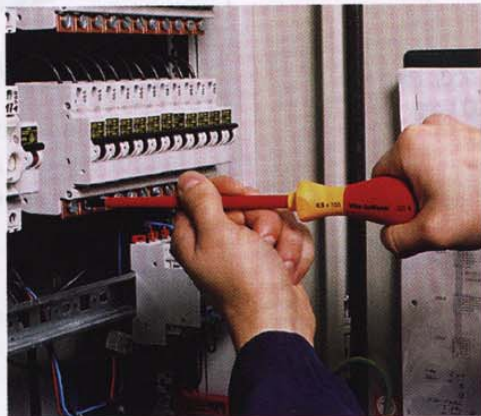

SoftFinish® electric Advantages:

- Insulation moulded directly onto blade
- Tested to the professional GS Standard
- Safety when working up to 1000 V AC and 1500 V DC
- Each screwdriver is individually tested in a water bath at 10.000 Volts according to DIN EN 60900 (IEC 900)
- Multi-component SoftFinish® handle provides maximum user comfort
- Ergonomically perfect handle design
- Imprinted screw symbol on handle end for fast identification