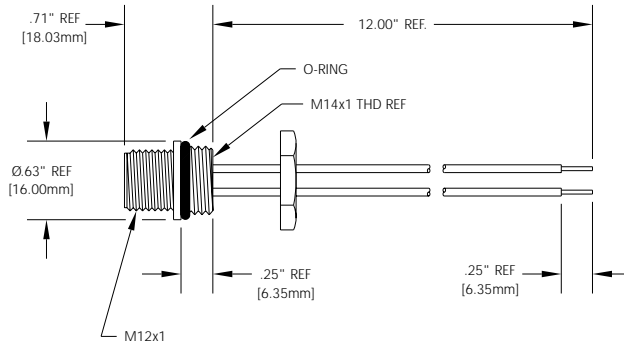

CATALOG OPTIONS

Use the following chart to modify your part's specifications

8R3E06A18A1201

LEAD TYPE

#18 AWG PVC A16

LEAD LENGTH

2 METER M020

SHELL

STAINLESS STEELADD 1

Specifications

3P to 5P

MECHANICAL

SHELL: BLACK ANODIZED ALUMINUM
 OPTIONAL STAINLESS STEEL TYPE 303
 INSERT: NYLON 6/6
 CONDUCTORS: #22 AWG WITH PVC INSULATION
 OVER 26 X #36 COPPER STRANDING,
 300V, UL STYLE 1061, CSA AWM SR
 NITRILE RUBBER

RECEPTACLE DIMENSIONS

MALE RECEPTACLE W/ EXTERNAL THREADS M14 X 1 THREADS

TYPICAL KNOCKOUT

FIG 1

MALE RECEPTACLE W/ EXTERNAL THREADS AND 1/2" - 14NPT THREADS

TYPICAL KNOCKOUT

FIG 2

FEMALE RECEPTACLE W/ INTERNAL THREADS AND 1/4" - 18NPT THREADS