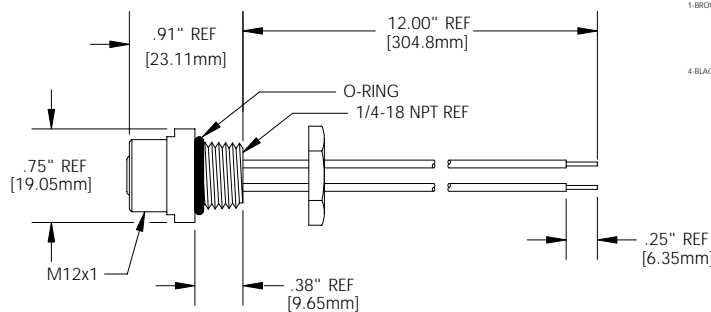

CATALOG OPTIONS

Use the following chart to modify your part's specifications

8R3E06A18A1201

LEAD TYPE

#18 AWG PVC A16

LEAD LENGTH

2 METER M020

SHELL

RECEPTACLE DIMENSIONS

MALE RECEPTACLE W/ EXTERNAL THREADS M14 X 1 THREADS

TYPICAL KNOCKOUT

FIG 1

MALE RECEPTACLE W/ EXTERNAL THREADS AND 1/2" - 14NPT THREADS

TYPICAL KNOCKOUT

FIG 2

FEMALE RECEPTACLE W/ INTERNAL THREADS AND 1/4" - 18NPT THREADS