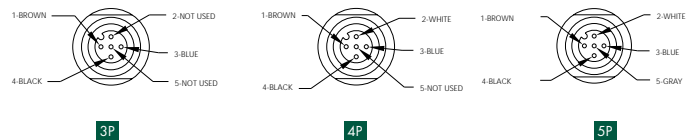

Specifications

3P to 5P

MECHANICAL

SHELL: BLACK ANODIZED ALUMINUM
OPTIONAL STAINLESS STEEL TYPE 303
INSERT: NYLON 6/6
CONDUCTORS: #22 AWG WITH PVC INSULATION
OVER 26 X #36 COPPER STRANDING,
300V, UL STYLE 1061, CSA AWM SR
NITRILE RUBBER

ELECTRICAL

VOLTAGE RATING: 250V AC/DC
AMPERAGE: 3P - 4A
4P - 4A
5P - 4A

ENVIRONMENTAL

PROTECTION: IP 68, NEMA 6P
AMBIENT OPERATING TEMP: -4° TO 176° F (-20° TO 80°C)

CERTIFICATIONS

UL: 3P & 4P UL LISTED, FILE NO. E152210; 5P UL RECOGNIZED
CSA: CSA CERTIFIED, FILE NO LR6837

RECEPTACLE DIMENSIONS

MALE RECEPTACLE W/ EXTERNAL THREADS M14 X 1 THREADS

TYPICAL KNOCKOUT

FIG 1

MALE RECEPTACLE W/ EXTERNAL THREADS AND 1/2" - 14NPT THREADS

TYPICAL KNOCKOUT

FIG 2

FEMALE RECEPTACLE W/ INTERNAL THREADS AND 1/4" - 18NPT THREADS

FACE VIEW

TYPICAL KNOCKOUT

FIG 3