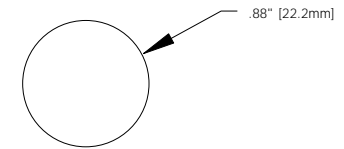

RECEPTACLE DIMENSIONS

MALE RECEPTACLE W/ EXTERNAL THREADS M14 X 1 THREADS

TYPICAL KNOCKOUT

FIG 1

MALE RECEPTACLE W/ EXTERNAL THREADS AND 1/2" - 14NPT THREADS

TYPICAL KNOCKOUT

FIG 2

FEMALE RECEPTACLE W/ INTERNAL THREADS AND 1/4" - 18NPT THREADS