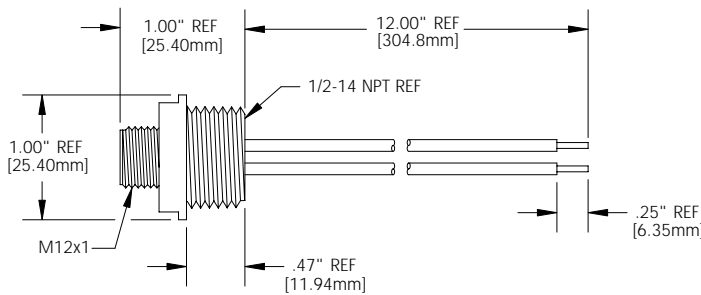

CATALOG OPTIONS

Use the following chart to modify your part's specifications

8R3E06A18A1201

LEAD TYPE

#18 AWG PVC A16

LEAD LENGTH

2 METER M020

SHELL

RECEPTACLE DIMENSIONS

MALE RECEPTACLE W/ EXTERNAL THREADS M14 X 1 THREADS

TYPICAL KNOCKOUT

FIG 1

MALE RECEPTACLE W/ EXTERNAL THREADS AND 1/2" - 14NPT THREADS

TYPICAL KNOCKOUT

FIG 2

FEMALE RECEPTACLE W/ INTERNAL THREADS AND 1/4" - 18NPT THREADS