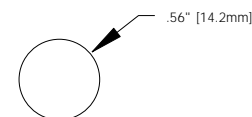

TYPICAL KNOCKOUT

FIG 3