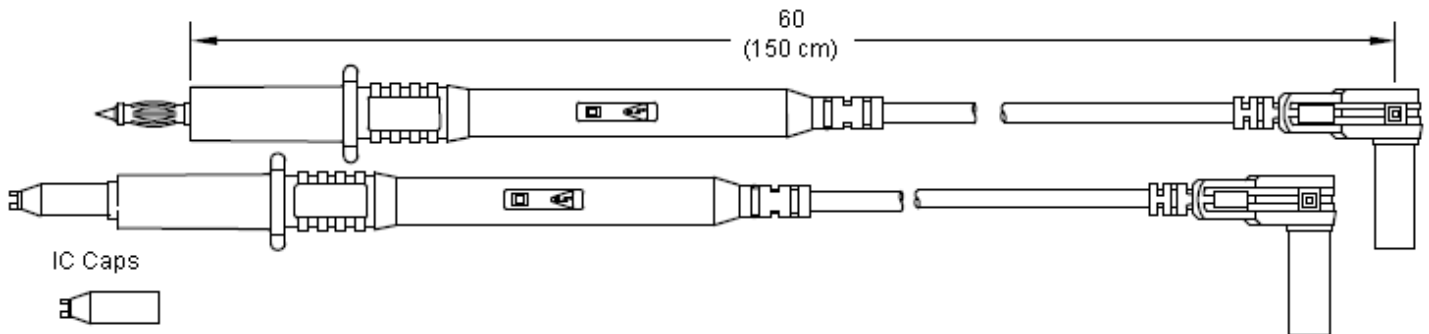

Right Angle Test Lead kit

Leads, Straight to Right-Angle Sheath Plugs

Dimensions : Millimetres

- 1,000 V CAT III
- 36 A
- Reinforced or double insulation
- 1 Red, 1 Black
- Leads : Silicone Lead Wire

Probe Sprung Hooks

500 V CAT I - 5 A

Part Number Table

Description	Part Number
Lead Set, Test, RT Angle	76-091

Important Notice : This data sheet and its contents (the "Information") belong to the members of the Premier Farnell group of companies (the "Group") or are licensed to it. No licence is granted for the use of it other than for information purposes in connection with the products to which it relates. No licence of any intellectual property rights is granted. The Information is subject to change without notice and replaces all data sheets previously supplied. The Information supplied is believed to be accurate but the Group assumes no responsibility for its accuracy or completeness, any error in or omission from it or for any use made of it. Users of this data sheet should check for themselves the Information and the suitability of the products for their purpose and not make any assumptions based on information included or omitted. Liability for loss or damage resulting from any reliance on the Information or use of it (including liability resulting from negligence or where the Group was aware of the possibility of such loss or damage arising) is excluded. This will not operate to limit or restrict the Group's liability for death or personal injury resulting from its negligence. TENMA™ is the registered trademark of the Group. © Premier Farnell plc 2012.