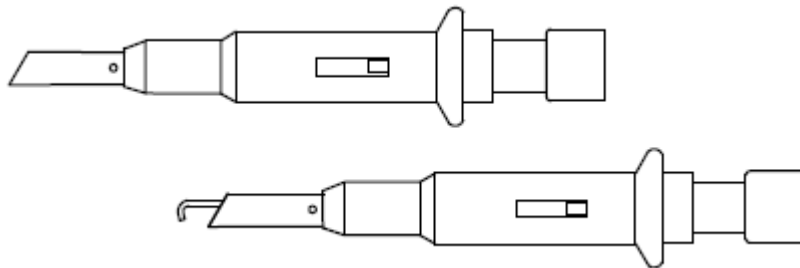

Right Angle Test Lead kit

Leads, Straight to Right-Angle Sheath Plugs

Dimensions : Millimetres

- 1,000 V CAT III
- 36 A
- Reinforced or double insulation
- 1 Red, 1 Black
- Leads : Silicone Lead Wire

Probe Sprung Hooks

500 V CAT I - 5 A

Part Number Table

Description	Part Number
Lead Set, Test, RT Angle	76-091

Important Notice : This data sheet and its contents (the "Information") belong to the members of the Premier Farnell group of companies (the "Group") or are licensed to it. No licence is granted for the use of it other than for information purposes in connection with the products to which it relates. No licence of any intellectual property rights is granted. The Information is subject to change without notice and replaces all data sheets previously supplied. The Information supplied is believed to be accurate but the Group assumes no responsibility for its accuracy or completeness, any error in or omission from it or for any use made of it. Users of this data sheet should check for themselves the Information and the suitability of the products for their purpose and not make any assumptions based on information included or omitted. Liability for loss or damage resulting from any reliance on the Information or use of it (including liability resulting from negligence or where the Group was aware of the possibility of such loss or damage arising) is excluded. This will not operate to limit or restrict the Group's liability for death or personal injury resulting from its negligence. TENMA™ is the registered trademark of the Group. © Premier Farnell plc 2012.