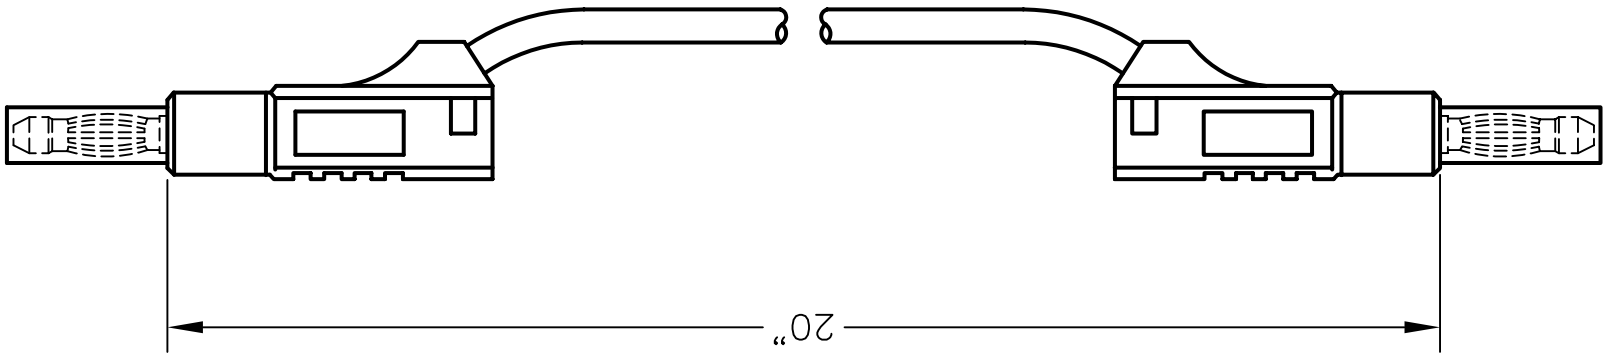

TOLERANCES: UNLESS OTHERWISE SPECIFIED, DIMENSIONS ARE FOR REFERENCE PURPOSES ONLY.

DRAWN BY:	Jeff McVicker	DATE:	12/1/03
CHECKED BY:	Hisham Odish	DATE:	12/19/03
APPROVED BY:	John Cole	DATE:	1/16/04

DRAWING TITLE:		Retractable Sleeve 4mm Plug to Plug Lead, Black	
SIZE	DWG. NO.	ELECTRONIC FILE	
A	76-092	84N2134.dwg	
SCALE:	NTS	U.O.M.: Inches	
SHEET:		1 OF 1	

- Specifications:**
- Rating: 1,200V AC/DC, 12 amps
  - Internal Resistance: 15 milliohms
  - Operating Temp: -20°C to 80°C
  - Materials:
  - Cable Type: Flexible PVC, Conductor: 0.75mm<sup>2</sup>
  - Body: Polyamide (Nylon)
  - Plug: Bronze and Brass, Nickel Plated