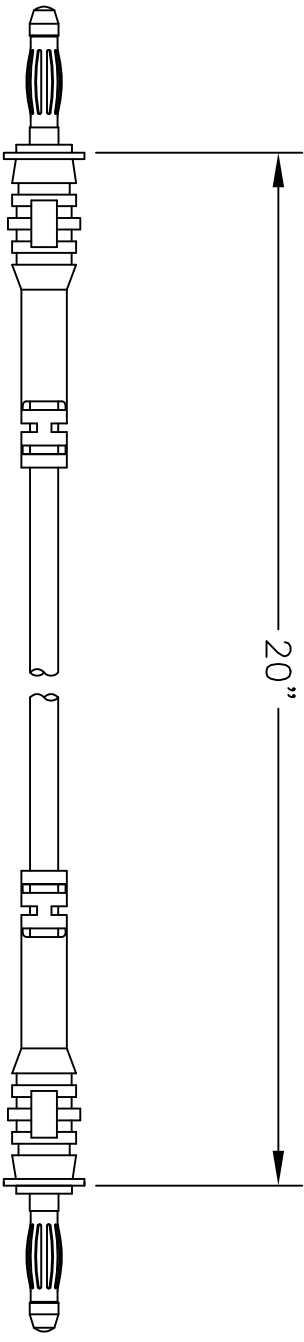

NOTES:

1. Rating: 1,200V, 12 Amps AC/DC
2. Materials:
Body-Polyamide (Nylon)
Plug - Bronze & Brass Nickel Plated
3. Lead Wire:
Jacket - Flexible PVC
Color: Red
Conductor: 75mm²
4. Temperature: -20°C - +80°C
5. Internal Resistance: 15 milliohms

UNLESS OTHERWISE SPECIFIED, DIMENSIONS ARE FOR REFERENCE PURPOSES ONLY.

DRAWN BY:	Jeff McVicker	DATE:	3/2/00
CHECKED BY:	JOHN COLE	DATE:	3/8/00
APPROVED BY:	Daniel Carey	DATE:	4/5/00

DRAWING TITLE:		DRAWING FILE	
Plug Leads, 4mm Straight to Straight Plug		84N2139.dwg	
SIZE	DWG. NO.	REV	
A	76-097	A	
SCALE:	NTS	U.O.M.:	INCHES [mm]
		SHEET:	1 OF 1