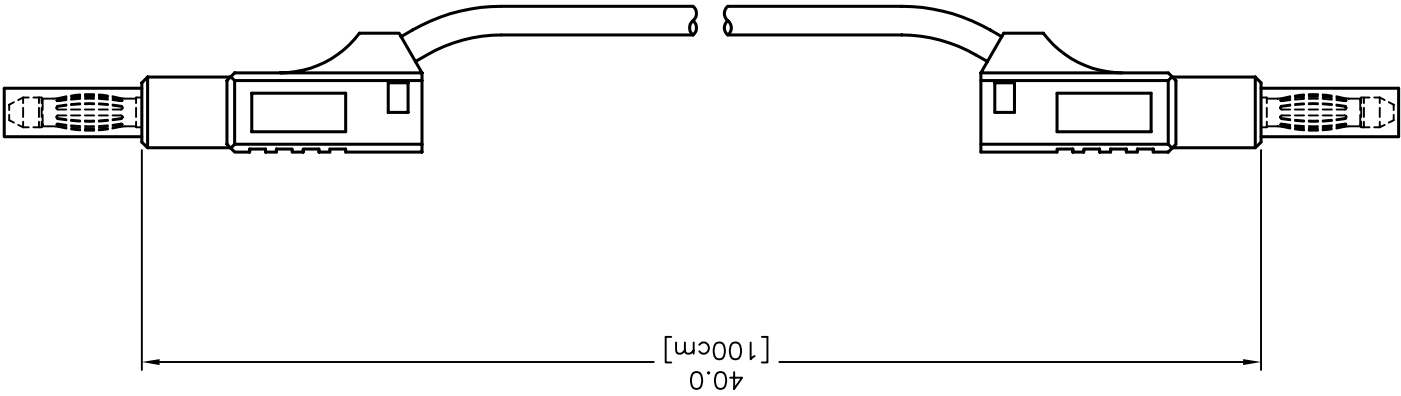

DRAWING TITLE: Plug Lead, 4mm Retractable Sleeve Stacking Plug to Retractable Sleeve Stacking Plug		DATE:	1/2/04
SIZE	DWG. NO.	DATE:	1/14/04
A	76-120	APPROVED BY:	
ELECTRONIC FILE 84N2157.dwg		DATE:	1/23/04
REV	A	SCALE:	NTS
SHEET: 1 OF 1		U.O.M.: INCHES [mm]	

- NOTES:**
1. Rating: 1,200V, 12 Amps AC/DC
 2. Materials:
 Body-Polyamide (Nylon)
 Plug - Bronze & Brass Nickel Plated
 3. Lead Wire:
 Jacket - Flexible PVC, Black
 Conductor: 0.75mm²
 4. Temperature: -20°C ~ +80°C
 5. Internal Resistance: 20 milliohms