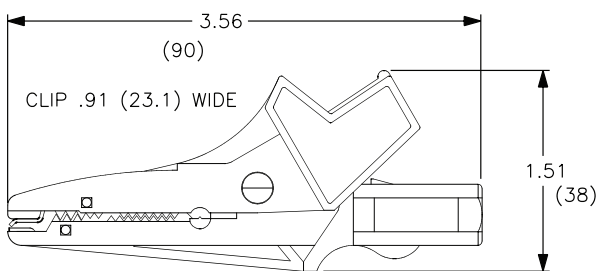

Large Insulated Alligator Clip Black

RoHS
Compliant

Description:

Fully insulated Large alligator clip with 4mm banana jack. Jaw opens to 25mm (0.96"). Works with both bench and handheld digital multimeter.

Specifications:

Insulator : Polyamide (Nylon)
 Contact : Brass, Nickel Plated
 Voltage Rating : 1,000 V CAT III / 600 V CAT IV (IEC61010-031)
 Current Rating : 20A Max.
 Temperature : -20°C to +80°C

Dimensions : Inches (Millimetres)

Part Number Table

Description	Part Number
Alligator Clip, 24.6mm, Black, 20A	76-126

Important Notice : This data sheet and its contents (the "Information") belong to the members of the Premier Farnell group of companies (the "Group") or are licensed to it. No licence is granted for the use of it other than for information purposes in connection with the products to which it relates. No licence of any intellectual property rights is granted. The Information is subject to change without notice and replaces all data sheets previously supplied. The Information supplied is believed to be accurate but the Group assumes no responsibility for its accuracy or completeness, any error in or omission from it or for any use made of it. Users of this data sheet should check for themselves the Information and the suitability of the products for their purpose and not make any assumptions based on information included or omitted. Liability for loss or damage resulting from any reliance on the Information or use of it (including liability resulting from negligence or where the Group was aware of the possibility of such loss or damage arising) is excluded. This will not operate to limit or restrict the Group's liability for death or personal injury resulting from its negligence. Tenma is the registered trademark of the Group. © Premier Farnell plc 2012.