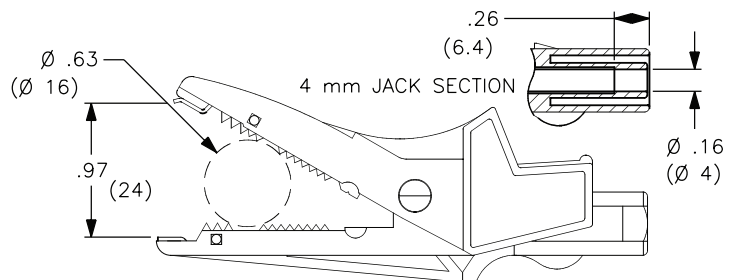

Large Insulated Alligator Clip Black

RoHS
Compliant

Description:

Fully insulated Large alligator clip with 4mm banana jack. Jaw opens to 25mm (0.96"). Works with both bench and handheld digital multimeter.

Specifications:

Insulator : Polyamide (Nylon)
 Contact : Brass, Nickel Plated
 Voltage Rating : 1,000 V CAT III / 600 V CAT IV (IEC61010-031)
 Current Rating : 20A Max.
 Temperature : -20°C to +80°C

Dimensions : Inches (Millimetres)

Part Number Table

Description	Part Number
Alligator Clip, 24.6mm, Black, 20A	76-126

Important Notice : This data sheet and its contents (the "Information") belong to the members of the Premier Farnell group of companies (the "Group") or are licensed to it. No licence is granted for the use of it other than for information purposes in connection with the products to which it relates. No licence of any intellectual property rights is granted. The Information is subject to change without notice and replaces all data sheets previously supplied. The Information supplied is believed to be accurate but the Group assumes no responsibility for its accuracy or completeness, any error in or omission from it or for any use made of it. Users of this data sheet should check for themselves the Information and the suitability of the products for their purpose and not make any assumptions based on information included or omitted. Liability for loss or damage resulting from any reliance on the Information or use of it (including liability resulting from negligence or where the Group was aware of the possibility of such loss or damage arising) is excluded. This will not operate to limit or restrict the Group's liability for death or personal injury resulting from its negligence. Tenma is the registered trademark of the Group. © Premier Farnell plc 2012.