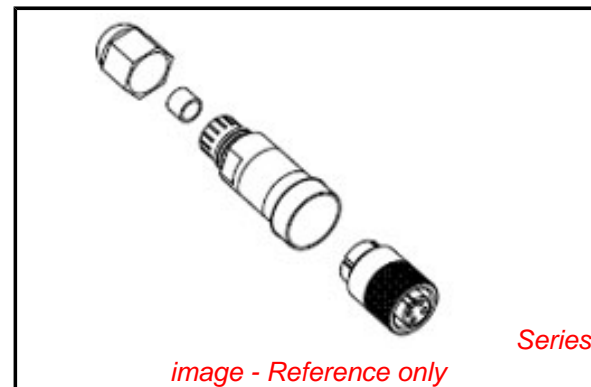

Physical

Cable Diameter 5.00 - 12.00mm (.197-.472")
 Coupling Type Internal Thread
 Diagnostics / LEDs No
 Diagnostics Port No
 Gender Female
 Keyway Single
 Material - Connector Body Nylon
 Material - Contact Brass
 Material - Coupling Nut Nickel-plated Brass
 Material - Plating Mating Gold over Nickel
 Net Weight 50.500/g
 Orientation Straight
 Poles 4
 Temperature Range - Operating -20°C to +80°C
 Wire Size AWG 15 to 24

Electrical

Current - Maximum per Contact 15A
 Voltage - Maximum 600V AC/DC

Material Info

Old Part Number 1A4000-34PWR

Reference - Drawing Numbers

Sales Drawing SD-130017-012

EU RoHS

ELV and RoHS Compliant
REACH SVHC
 Not Reviewed
Low-Halogen Status
 Not Reviewed