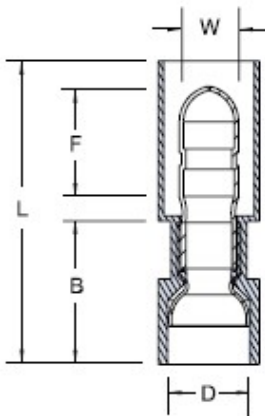

## Catamount®

**T&B Catalog Number:** TNF14-4MB-XV  
**UPC Number:** 72849414489  
**Description:** Fully Insulated Nylon Male Bullet Disconnects for Wire Range 16-14 , Blue

**Status:** Active

### General

-Disconnect Type -- Male Bullet  
 -Insulation Type -- Fully Insulated Nylon  
 -Material -- Brass with Copper Sleeve  
 -Color -- Blue  
 -Wire Range -- 16-14

### Dimension Information

-B (inches) -- .394  
 -D (inches) -- .177  
 -F (inches) -- .413  
 -L (inches) -- 1.063  
 -T (inches) -- .016  
 -W (inches) -- .157