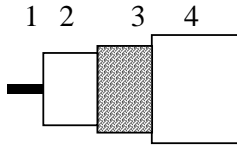

Construction & Dimensions

- | | | |
|---|-----------------|---|
| 1 | Inner conductor | Stranded bare copper |
| 2 | Dielectric | Foamed PE |
| 3 | Braid | Bare copper |
| 4 | Sheath | PVC according the European Standard HD 624. |

1. **Conductor** Innenleiter - Conduttore Interno - Conducteur

Diameter: 7x0.75 mm

2. **Dielectric** Dielektrikum – Dielettrico - Diélectrique

Diameter: 7.25 mm ± 0.15 mm

Outer Conductor Aussenleiter - Conduttore Esterno - Conducteur extérieur

Diameter screen: 8.0 mm ± 0.2 mm

Coverage braid: 92 % ± 4 %

4. **Jacket** Aussenmantel – Guaina - Gaine

Diameter: 10.3 mm ± 0.25 mm

Requirements and test methods

Electrical characteristics

Mean characteristic impedance: 50 ± 2 Ω