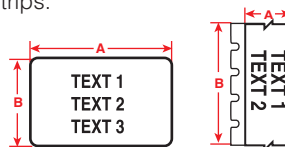

Figure 29

Fits Printer Models	Diagram	Catalog #	B#	Material	Color	Approx. Wire Gauge*	Max. Wire Dia. Inch (mm)	Label Width A Inch (mm)	Label Height B Inch (mm)	Labels/Roll
BMP41, 51, 53	Fig. 29	M-7-498	B-498	Vinyl	BK on WT	22 - 16 Gauge	0.110 (2.8)	0.500 (12.7)	0.500 (12.7)	240
BMP41, 51, 53	Fig. 29	M-163-498	B-498	Vinyl	BK on WT	12 - 10 Gauge	0.210 (5.3)	0.500 (12.7)	1.000 (25.4)	180
BMP41, 51, 53	Fig. 29	M-11-498	B-498	Vinyl	BK on WT	16 - 10 Gauge	0.160 (4.1)	0.750 (19.1)	0.500 (12.7)	220
BMP41, 51, 53	Fig. 29	M-131-498	B-498	Vinyl	BK on WT	10 - 4 Gauge	0.270 (6.7)	1.000 (25.4)	0.500 (12.7)	180
BMP41, 51, 53	Fig. 29	M-48-498	B-498	Vinyl	BK on WT	12 - 10 Gauge	0.210 (5.3)	1.000 (25.4)	0.750 (19.1)	180
BMP41, 51, 53	Fig. 29	M-49-498	B-498	Vinyl	BK on WT	12 - 10 Gauge	0.210 (5.3)	1.000 (25.4)	1.000 (25.4)	160
BMP41, 51, 53	Fig. 29	M-91-498	B-498	Vinyl	BK on WT	10 - 4 Gauge	0.270 (6.7)	1.500 (38.1)	1.000 (25.4)	120

Patch Panel, Punch Block, Desi Strip and Faceplate Labels (B-412, and B-422)

Create a fully-formatted serialized punch block label to fit your equipment or label your ports, jacks and outlets with adhesive labels or slide-in strips.

B-412 Polypropylene Tags - Non-Adhesive Slide-in Strips

B-422 Polyester Material - Permanent adhesive, good for powder-coated/textured surfaces. Temp. Range: -40°F to 212°F (-40°C to 100°C). UL recognized.