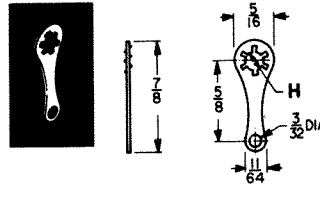

## LOCKWASHER TERMINAL LUGS

CAT. NO.	"H" DIM	MATERIAL
908	.120 (#4)	.018 Brass, Tin Plate
914	.140 (#6)	
915	.171 (#8)	

CAT. NO.	"H" DIM	MATERIAL
910	.120 (#4)	.018 Brass, Tin Plate
918	.140 (#6)	
906	.171 (#8)	

CAT. NO.	"H" DIM	MATERIAL
903	.120 (#4)	.018 Brass, Tin Plate
904	.140 (#6)	
905	.171 (#8)	

CAT. NO.	"H" DIM	MATERIAL
909	.120 (#4)	.018 Brass, Tin Plate
916	.140 (#6)	
917	.171 (#8)	

CAT. NO. 907 MATERIAL: .013 Brass, Tin Plate

CAT. NO.	"H" DIM	MATERIAL
7311	.120 (#4)	.018 Brass, Tin Plate
7312	.140 (#6)	
7313	.171 (#8)	

CAT. NO.	"H" DIM	MATERIAL
7317	.120 (#4)	.018 Brass, Tin Plate
7318	.140 (#6)	
7319	.171 (#8)	

CAT. NO.	"H" DIM	MATERIAL
7314	.120 (#4)	.018 Brass, Tin Plate
7315	.140 (#6)	
7316	.171 (#8)	

CAT. NO.	"H" DIM	MATERIAL
1278	.140 (#6)	.020 Brass, Tin Plate
1279	.171 (#8)	