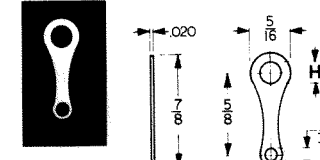

CAT. NO.	"H" DIM	MATERIAL
903	.120 (#4)	.018 Brass, Tin Plate
904	.140 (#6)	
905	.171 (#8)	

CAT. NO.	"H" DIM	MATERIAL
909	.120 (#4)	.018 Brass, Tin Plate
916	.140 (#6)	
917	.171 (#8)	

CAT. NO. 907 MATERIAL: .013 Brass, Tin Plate

CAT. NO.	"H" DIM	MATERIAL
7311	.120 (#4)	.018 Brass, Tin Plate
7312	.140 (#6)	
7313	.171 (#8)	

CAT. NO.	"H" DIM	MATERIAL
7317	.120 (#4)	.018 Brass, Tin Plate
7318	.140 (#6)	
7319	.171 (#8)	

CAT. NO.	"H" DIM	MATERIAL
7314	.120 (#4)	.018 Brass, Tin Plate
7315	.140 (#6)	
7316	.171 (#8)	

## SOLDER TERMINAL LUGS

CAT. NO.	"H" DIM	MATERIAL
7328	.120 (#4)	.015 Brass, Tin Plate
7329	.140 (#6)	
7330	.171 (#8)	

CAT. NO. 4004 MATERIAL: .016 Brass, Tin Plate

CAT. NO.	"H" DIM	MATERIAL
7331	.120 (#4)	.020 Brass, Tin Plate
7332	.140 (#6)	
7333	.171 (#8)	