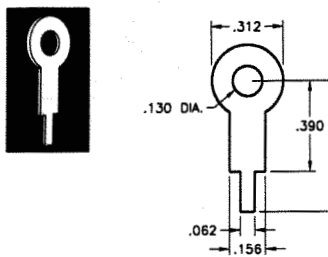

TERMINAL LUGS

CAT. NO. 680 MATERIAL: .015 Brass, Tin Plate