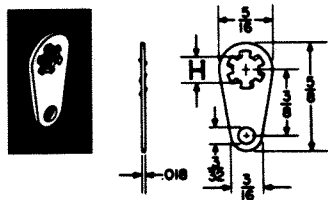

## LOCKWASHER TERMINAL LUGS

CAT. NO.	"H" DIM	MATERIAL
908	.120 (#4)	.018 Brass, Tin Plate
914	.140 (#6)	
915	.171 (#8)	

CAT. NO.	"H" DIM	MATERIAL
910	.120 (#4)	.018 Brass, Tin Plate
918	.140 (#6)	
906	.171 (#8)	

CAT. NO.	"H" DIM	MATERIAL
903	.120 (#4)	.018 Brass, Tin Plate
904	.140 (#6)	
905	.171 (#8)	

CAT. NO.	"H" DIM	MATERIAL
909	.120 (#4)	.018 Brass, Tin Plate
916	.140 (#6)	
917	.171 (#8)	

CAT. NO. 907 MATERIAL: .013 Brass, Tin Plate