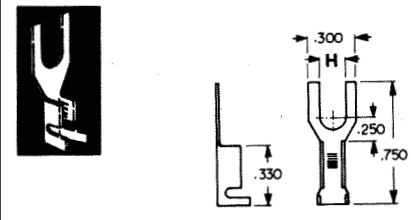

## CRIMP TERMINAL LUGS

CAT. NO.	"H" DIM	MATERIAL
1274	.120 (#4)	.020 Brass, Tin Plate
1275	.140 (#6)	
1276	.171 (#8)	

CAT. NO. 7339 MATERIAL: .020 Copper, Tin Plate

### QUICK-FIT FEMALES

CAT. NO.	"A" DIM TAB SIZE	"B" DIM LENGTH	AWG SIZE	MAT'L THICK
1252	.110 X .020	.640	18-22	.010
1264	.187 X .020	.576	16-22	.013
4469	.205 X .020	.640	16-20	.013
4470	.250 X .032	.750	16-20	.016