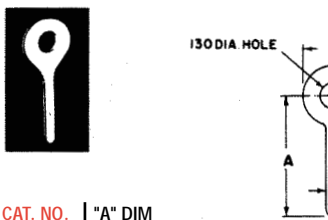

CAT. NO.	"A" DIM	MATERIAL
4000	.500	.020 Brass, Tin Plate
4001	.562	
4002	.750	
4003	1.000