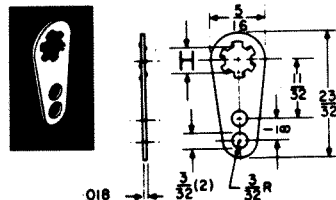

## LOCKWASHER TERMINAL LUGS

CAT. NO.	"H" DIM	MATERIAL
908	.120 (#4)	.018 Brass, Tin Plate
914	.140 (#6)	
915	.171 (#8)	

CAT. NO.	"H" DIM	MATERIAL
910	.120 (#4)	.018 Brass, Tin Plate
918	.140 (#6)	
906	.171 (#8)	

CAT. NO.	"H" DIM	MATERIAL
903	.120 (#4)	.018 Brass, Tin Plate
904	.140 (#6)	
905	.171 (#8)	

CAT. NO.	"H" DIM	MATERIAL
909	.120 (#4)	.018 Brass, Tin Plate
916	.140 (#6)	
917	.171 (#8)	

CAT. NO. 907 MATERIAL: .013 Brass, Tin Plate