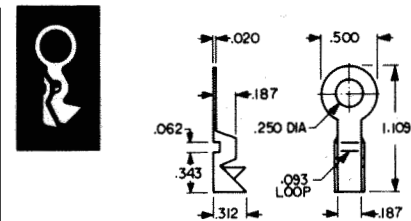

LUGS & TERMINALS

Designers' Choice

LOCKWASHER TERMINAL LUGS

CAT. NO.	"H" DIM	MATERIAL
908	.120 (#4)	.018 Brass, Tin Plate
914	.140 (#6)	
915	.171 (#8)	

CAT. NO.	"H" DIM	MATERIAL
910	.120 (#4)	.018 Brass, Tin Plate
918	.140 (#6)	
906	.171 (#8)	

CAT. NO.	"H" DIM	MATERIAL
903	.120 (#4)	.018 Brass, Tin Plate
904	.140 (#6)	
905	.171 (#8)	

CAT. NO.	"H" DIM	MATERIAL
909	.120 (#4)	.018 Brass, Tin Plate
916	.140 (#6)	
917	.171 (#8)	

CAT. NO.	"H" DIM	MATERIAL
7311	.120 (#4)	.018 Brass, Tin Plate
7312	.140 (#6)	
7313	.171 (#8)	

CAT. NO.	"H" DIM	MATERIAL
7317	.120 (#4)	.018 Brass, Tin Plate
7318	.140 (#6)	
7319	.171 (#8)	

CAT. NO.	"H" DIM	MATERIAL
7314	.120 (#4)	.018 Brass, Tin Plate
7315	.140 (#6)	
7316	.171 (#8)	

SOLDER TERMINAL LUGS

CAT. NO.	"H" DIM	MATERIAL
7328	.120 (#4)	.015 Brass, Tin Plate
7329	.140 (#6)	
7330	.171 (#8)	

CAT. NO. 4004 MATERIAL: .016 Brass, Tin Plate

CAT. NO.	"H" DIM	MATERIAL
7331	.120 (#4)	.020 Brass, Tin Plate
7332	.140 (#6)	
7333	.171 (#8)	

CAT. NO.	"H" DIM	MATERIAL
7325	.120 (#4)	.020 Brass, Tin Plate
7326	.140 (#6)	
7327	.171 (#8)	

TERMINAL LUGS

CAT. NO.	"A" DIM	MATERIAL
4000	.500	.020 Brass, Tin Plate
4001	.562	
4002	.750	
4003	1.000	

CRIMP TERMINAL LUGS

CAT. NO.	"H" DIM	MATERIAL
1274	.120 (#4)	.020 Brass, Tin Plate
1275	.140 (#6)	
1276	.171 (#8)	

QUICK-FIT FEMALES

CAT. NO.	"A" DIM TAB SIZE	"B" DIM LENGTH	AWG SIZE	MAT'L THICK
1252	.110 X .020	.640	18-22	.010
1264	.187 X .020	.576	16-22	.013
4469	.205 X .020	.640	16-20	.013
4470	.250 X .032	.750	16-20	.016

CAT. NO.	"H" DIM	MATERIAL
1278	.140 (#6)	.020 Brass, Tin Plate
1279	.171 (#8)