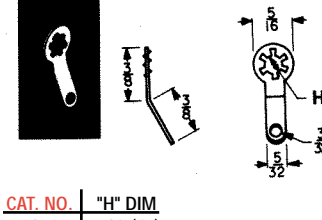

## LOCKWASHER TERMINAL LUGS

CAT. NO.	"H" DIM	MATERIAL
908	.120 (#4)	.018 Brass, Tin Plate
914	.140 (#6)	
915	.171 (#8)	

CAT. NO.	"H" DIM	MATERIAL
910	.120 (#4)	.018 Brass, Tin Plate
918	.140 (#6)	
906	.171 (#8)	

CAT. NO.	"H" DIM	MATERIAL
903	.120 (#4)	.018 Brass, Tin Plate
904	.140 (#6)	
905	.171 (#8)	

CAT. NO.	"H" DIM	MATERIAL
909	.120 (#4)	.018 Brass, Tin Plate
916	.140 (#6)	
917	.171 (#8)	

CAT. NO. 907 MATERIAL: .013 Brass, Tin Plate

CAT. NO.	"H" DIM	MATERIAL
7311	.120 (#4)	.018 Brass, Tin Plate
7312	.140 (#6)	
7313	.171 (#8)	

CAT. NO.	"H" DIM	MATERIAL
7317	.120 (#4)	.018 Brass, Tin Plate
7318	.140 (#6)	
7319	.171 (#8)	

CAT. NO.	"H" DIM	MATERIAL
7314	.120 (#4)	.018 Brass, Tin Plate
7315	.140 (#6)	
7316	.171 (#8)	