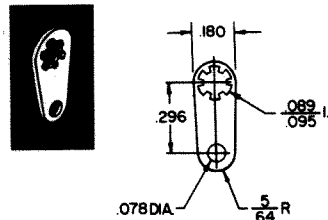

## LOCKWASHER TERMINAL LUGS

CAT. NO.	"H" DIM	MATERIAL
908	.120 (#4)	.018 Brass, Tin Plate
914	.140 (#6)	
915	.171 (#8)	

CAT. NO.	"H" DIM	MATERIAL
910	.120 (#4)	.018 Brass, Tin Plate
918	.140 (#6)	
906	.171 (#8)	

CAT. NO.	"H" DIM	MATERIAL
903	.120 (#4)	.018 Brass, Tin Plate
904	.140 (#6)	
905	.171 (#8)	

CAT. NO.	"H" DIM	MATERIAL
909	.120 (#4)	.018 Brass, Tin Plate
916	.140 (#6)	
917	.171 (#8)	

CAT. NO. 907 MATERIAL: .013 Brass, Tin Plate

CAT. NO.	"H" DIM	MATERIAL
7311	.120 (#4)	.018 Brass, Tin Plate
7312	.140 (#6)	
7313	.171 (#8)	

CAT. NO.	"H" DIM	MATERIAL
7317	.120 (#4)	.018 Brass, Tin Plate
7318	.140 (#6)	
7319	.171 (#8)	

CAT. NO.	"H" DIM	MATERIAL
7314	.120 (#4)	.018 Brass, Tin Plate
7315	.140 (#6)	
7316	.171 (#8)	