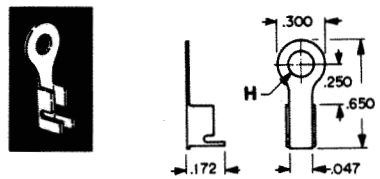

## TERMINAL LUGS

CAT. NO. 680 MATERIAL: .015 Brass, Tin Plate

CAT. NO.	"A" DIM	MATERIAL
4000	.500	.020 Brass, Tin Plate
4001	.562	
4002	.750	
4003	1.000	

## CRIMP TERMINAL LUGS

CAT. NO.	"H" DIM	MATERIAL
1274	.120 (#4)	.020 Brass, Tin Plate
1275	.140 (#6)	
1276	.171 (#8)	

CAT. NO. 7339 MATERIAL: .020 Copper, Tin Plate