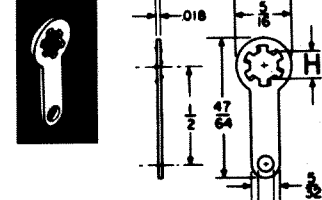

## LOCKWASHER TERMINAL LUGS

CAT. NO.	"H" DIM	MATERIAL
908	.120 (#4)	.018 Brass, Tin Plate
914	.140 (#6)	
915	.171 (#8)	

CAT. NO.	"H" DIM	MATERIAL
910	.120 (#4)	.018 Brass, Tin Plate
918	.140 (#6)	
906	.171 (#8)	

CAT. NO.	"H" DIM	MATERIAL
903	.120 (#4)	.018 Brass, Tin Plate
904	.140 (#6)	
905	.171 (#8)	

CAT. NO.	"H" DIM	MATERIAL
909	.120 (#4)	.018 Brass, Tin Plate
916	.140 (#6)	
917	.171 (#8)	

CAT. NO. 907 MATERIAL: .013 Brass, Tin Plate

CAT. NO.	"H" DIM	MATERIAL
7311	.120 (#4)	.018 Brass, Tin Plate
7312	.140 (#6)	
7313	.171 (#8)	

CAT. NO.	"H" DIM	MATERIAL
7317	.120 (#4)	.018 Brass, Tin Plate
7318	.140 (#6)	
7319	.171 (#8)	

CAT. NO.	"H" DIM	MATERIAL
7314	.120 (#4)	.018 Brass, Tin Plate
7315	.140 (#6)	
7316	.171 (#8)	