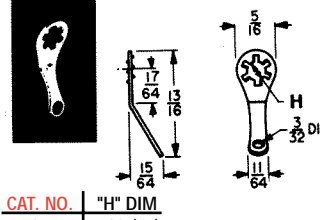

## LOCKWASHER TERMINAL LUGS

CAT. NO.	"H" DIM	MATERIAL
908	.120 (#4)	.018 Brass, Tin Plate
914	.140 (#6)	
915	.171 (#8)	

CAT. NO.	"H" DIM	MATERIAL
910	.120 (#4)	.018 Brass, Tin Plate
918	.140 (#6)	
906	.171 (#8)	

CAT. NO.	"H" DIM	MATERIAL
903	.120 (#4)	.018 Brass, Tin Plate
904	.140 (#6)	
905	.171 (#8)	

CAT. NO.	"H" DIM	MATERIAL
909	.120 (#4)	.018 Brass, Tin Plate
916	.140 (#6)	
917	.171 (#8)	

CAT. NO. 907 MATERIAL: .013 Brass, Tin Plate

CAT. NO.	"H" DIM	MATERIAL
7311	.120 (#4)	.018 Brass, Tin Plate
7312	.140 (#6)	
7313	.171 (#8)	

CAT. NO.	"H" DIM	MATERIAL
7317	.120 (#4)	.018 Brass, Tin Plate
7318	.140 (#6)	
7319	.171 (#8)	

CAT. NO.	"H" DIM	MATERIAL
7314	.120 (#4)	.018 Brass, Tin Plate
7315	.140 (#6)	
7316	.171 (#8)	

CAT. NO.	"H" DIM	MATERIAL
1278	.140 (#6)	.020 Brass, Tin Plate
1279	.171 (#8)	