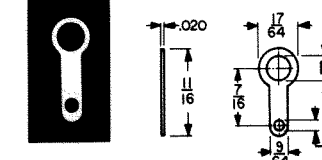

## SOLDER TERMINAL LUGS

CAT. NO.	"H" DIM	MATERIAL
7328	.120 (#4)	.015 Brass, Tin Plate
7329	.140 (#6)	
7330	.171 (#8)	

CAT. NO. 4004 MATERIAL: .016 Brass, Tin Plate

CAT. NO.	"H" DIM	MATERIAL
7331	.120 (#4)	.020 Brass, Tin Plate
7332	.140 (#6)	
7333	.171 (#8)	