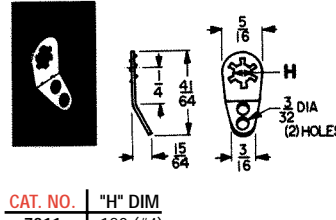

## LOCKWASHER TERMINAL LUGS

CAT. NO.	"H" DIM	MATERIAL
908	.120 (#4)	.018 Brass, Tin Plate
914	.140 (#6)	
915	.171 (#8)	

CAT. NO.	"H" DIM	MATERIAL
910	.120 (#4)	.018 Brass, Tin Plate
918	.140 (#6)	
906	.171 (#8)	

CAT. NO.	"H" DIM	MATERIAL
903	.120 (#4)	.018 Brass, Tin Plate
904	.140 (#6)	
905	.171 (#8)	

CAT. NO.	"H" DIM	MATERIAL
909	.120 (#4)	.018 Brass, Tin Plate
916	.140 (#6)	
917	.171 (#8)	

CAT. NO. 907 MATERIAL: .013 Brass, Tin Plate

CAT. NO.	"H" DIM	MATERIAL
7311	.120 (#4)	.018 Brass, Tin Plate
7312	.140 (#6)	
7313	.171 (#8)	

CAT. NO.	"H" DIM	MATERIAL
7317	.120 (#4)	.018 Brass, Tin Plate
7318	.140 (#6)	
7319	.171 (#8)	

CAT. NO.	"H" DIM	MATERIAL
7314	.120 (#4)	.018 Brass, Tin Plate
7315	.140 (#6)	
7316	.171 (#8)	

CAT. NO.	"H" DIM	MATERIAL
1278	.140 (#6)	.020 Brass, Tin Plate
1279	.171 (#8)	