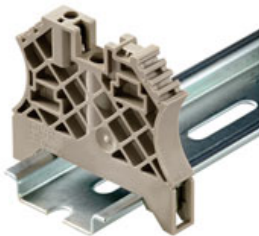

for TS 35 terminal rail

Weidmüller's range of products includes end brackets that guarantee a permanent, reliable mounting on the terminal rail and prevent sliding. Versions with and without screws are available. The end brackets include marking options, also for group markers, and also a test plug holder.