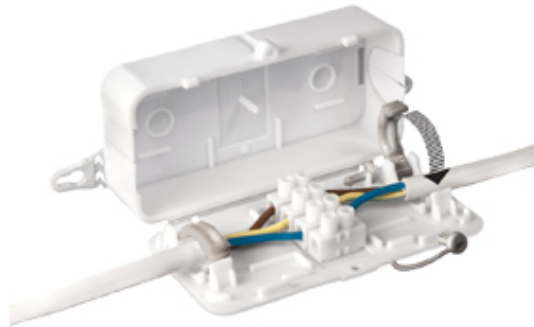

## DEBOX

DEBOX - This cable junction box is totally new to the market place and the registered design features many new innovative concepts to speed up product assembly without compromising quality. This safe, fast reliable potentially tool-less assembly is also supplied complete with 4 Pole 24amp, 4mm<sup>2</sup> connector block. It is capable of accommodating 2, 3 and 4 conductors in round or flat profile cable for ring main lighting. LED lighting or power.

## SPECIFICATION

<b>Number of Poles</b>	4
<b>Body Material</b>	Polypropylene
<b>Colour</b>	White
<b>Comments</b>	Please note that the unique features are coloured for display purposes only. The Debox and all features are white .