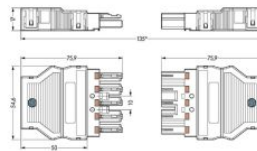

Item no.: 770-115
 Product description: plug with relief housing 5 pole pin spacing 10 mm / 0.394 in
 100% protected against mismatching wire diameter 9-13 mm

Produkt kann von Bild abweichen / product may differ

Packing unit 25 pieces

RoHS compliant

Product group	20 (WINSTA)
pole count	5
Cross section [mm ²]	0.5 - 4 mm ²
Cross section [AWG]	20 - 12 AWG
Connection method	CAGE CLAMP®S Connection
Number of strands	2
Measured voltage EN	400 V
Measured shock voltage	6 kV
Pollution degree	3
Current intensity EN	25 A
Weight	30.033 g
Color	black
No. of connection Points	10
No. of potentials	5
Height	17 mm
Height	0.669 in
Width	54.6 mm
Width	2.15 in
Depth	75.9 mm

Depth	2.988 in
Strip length from	9 mm
Strip length to	9 mm
Strip length	0.35 in

Item number	Admission office	Approval no.	Voltage [V]	Current [A]	Cross section [mm ²]
770-115	ABS	06-HG154986/11-PDA	400	25	0,5-4,0
770-115	CBCertificateVDE	DE1-29543	250/400	25	0,5-4
770-115	CCA		400	25	0,5-4,0
770-115	cURus	E45171	600	20	12
770-115	DNV	E-9217	400	25	4
770-115	GL	42875-02HH	400	25	4
770-115	KEMA		400	25	0,5-4,0
770-115	LR	02/20050(E3)	250	25	2,5
770-115	PRS	TE/1719/880590/08	400	25	0,5-4,0
770-115	PSE	JET0695-43009-1002	600	20	12
770-115	VDE	Ausweis.Nr.30726	250/400	16/25	0,5-4,0