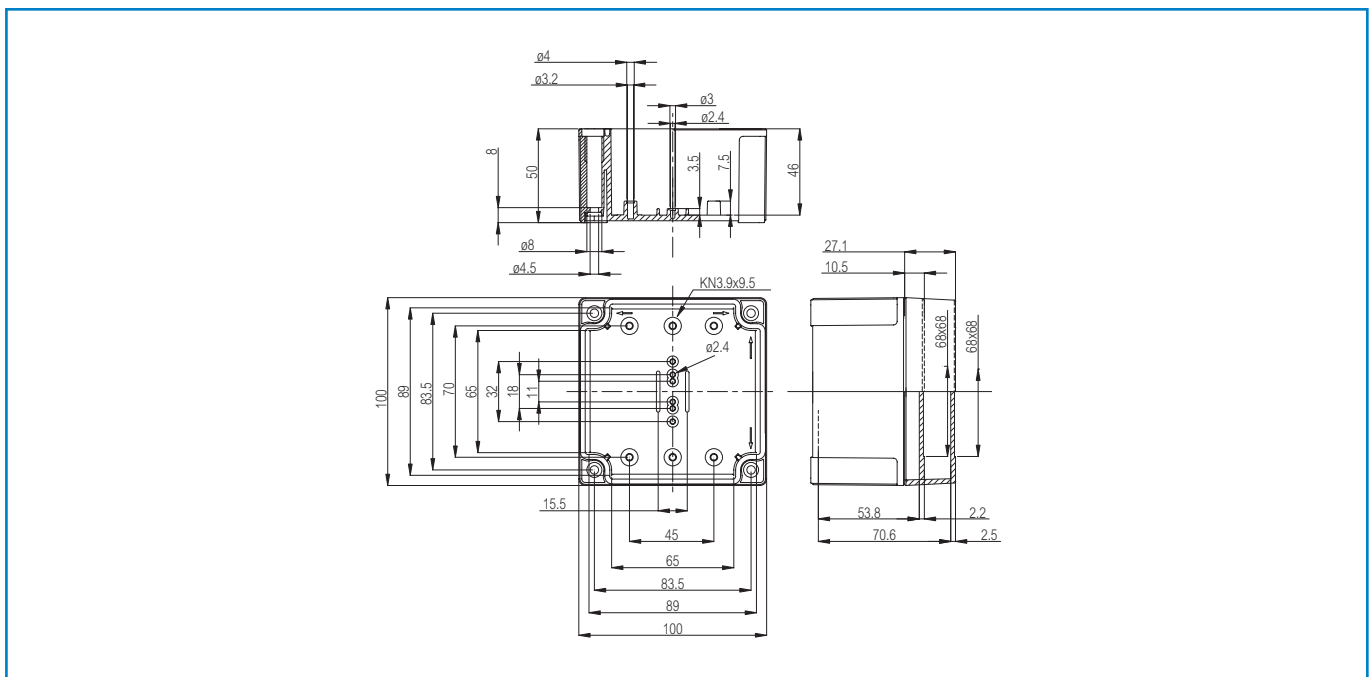

MNX PC 95/75 HT

Sample photo

Order symbol: PC 95/75 HT
Product nbr: 6011932
Description: Enclosure, PC
Remarks: Smoked transparent cover

EAN: 6418074054685
El. number:
 Finland: 3421374
 Denmark: 8212027750
 Sweden: 6011932
 Norway:

Including: Base with PUR gasket, screws for mounting plate/DIN-rail and cover with polyamide cover screws.

Dimensions:		Length	Width	Height	Rating:
mm:		100	100	75	Ingress Protection (EN 60529): IP 66/67
inch:		3.9	3.9	3.0	Impact Resistance (EN 62262): IK 08
Materials:					Electrical insulation: Totally insulated
Material:		Polycarbonate			Halogen free (DIN/VDE 0472, Part 815): Yes
Base colour:		RAL 7035			UV resistance: UL 508
Cover colour:		Smoked grey			Flammability Rating (UL 746 C 5): UL 746C 5V
Cover screws material:		Polyamide			Glow Wire Test (IEC 695-2-1) °C: 960
Cover screws colour:		Black			NEMA Class: NEMA 1, 4, 4X, 6, 12, 13
Gasket material:		Polyurethane			
Temperatures:					Certificates:
Short term:		-40 ... 120 °C			Germanischer Lloyd (GL)
Continuous:		-40 ... 80 °C			Underwriters Laboratories
Short term:		-40 ... 250 °F			Det Norske Veritas
Continuous:		-40 ... 175 °F			Fimko
Accessories:					Europe EN 62208: 2003
MIV 95		Mounting plate (Galvanized steel)			UL Canada
MIN 8		DIN-15 Mounting rail			Gost R
B-3		DIN-35 Mounting rail			
FP 22046		Wall fastening lug (4 pcs)			