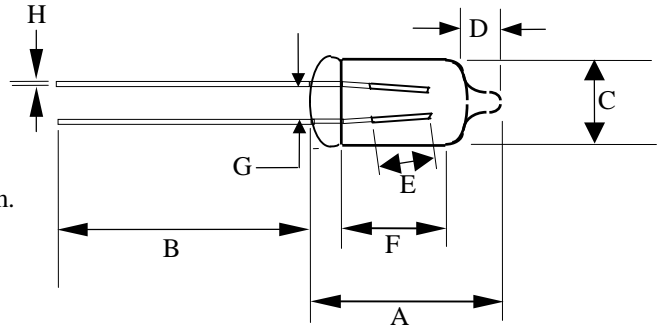

PRODUCT DATASHEET

12.5/25HB High Brightness Neon Lamp

OUTLINE DRAWING

- A : 11.3 min – 12.5 max.
- B : 25.0 min - 27.0 max.
- C : 5.95 max including seal.
- D : 4.0 max from shoulder.
- E : 3.0 ± 0.25.
- F : Wall sides shall be parallel for a minimum of 5mm.
- G : 3.0 min between lead wires at exit from glass.
- H : 0.4 ± 0.03.

All dimensions in mm

Drawing not to scale

OPERATING DATA

Type	Brightness	Nominal Current	Maximum Striking Voltage	Recommended Series Resistor Value		Life Expectancy (ac operation)
				110 - 120V (ac only)	220 - 250V (ac or dc)	
12.5/25HB	High	1.8mA	95Vac	56 Kohm	180 Kohm	10,000 hours

Operating temperature: - 50°C to + 160°C

Life expectancy is average time to half initial light output level at nominal current.

Current may be increased or decreased from the nominal value, when the life expectancy will vary according to a 3.3 power law: