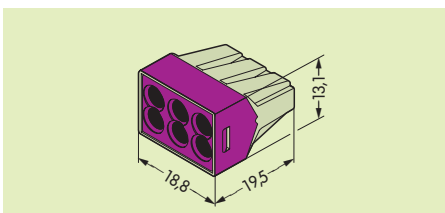

* You can find approvals on the Internet at www.wago.com. ** In grounded (earthed) supply system
① Also available for increased continuous service temperature of 120 °C Technical explanations and abbreviations see page 10.2.

8