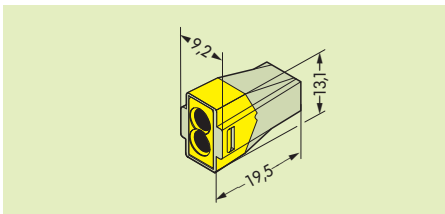

6 x 0.75 – 2.5 mm²_sst 6 x 1.5 – 2.5 mm²_sst 400 V / 4 kV / 2** 24 A 12 mm / 0.47 in *	6 x AWG 18 – 12 "sol." 6 x AWG 16 – 12 "str." 600 V, 20 A	8 x 0.75 – 2.5 mm²_sst 8 x 1.5 – 2.5 mm²_sst 400 V / 4 kV / 2** 24 A 12 mm / 0.47 in *	8 x AWG 18 – 12 "sol." 8 x AWG 16 – 12 "str." 600 V, 20 A	3 x 2.5 – 6 mm²_s + stst 400 V / 4 kV / 2** 41 A 12 – 13 mm / 0.53 in *	3 x AWG 14 – 10 "sol." + "str." 600 V, 30 A

Colour	Item No.	Pack.-unit pcs	Colour	Item No.	Pack.-unit pcs	Colour	Item No.	Pack.-unit pcs
Push-wire connectors for junction boxes ①, 6-conductor connectors, colour of housing transparent, colour of cover violet			Push-wire connectors for junction boxes ①, 8-conductor connectors, colour of housing transparent, colour of cover dark grey			Push-wire connectors for junction boxes, 3-conductor connectors, colour of housing transparent, colour of cover red		
	773-106	500 (10 x 50)		773-108	500 (10 x 50)		773-173	500 (10 x 50)