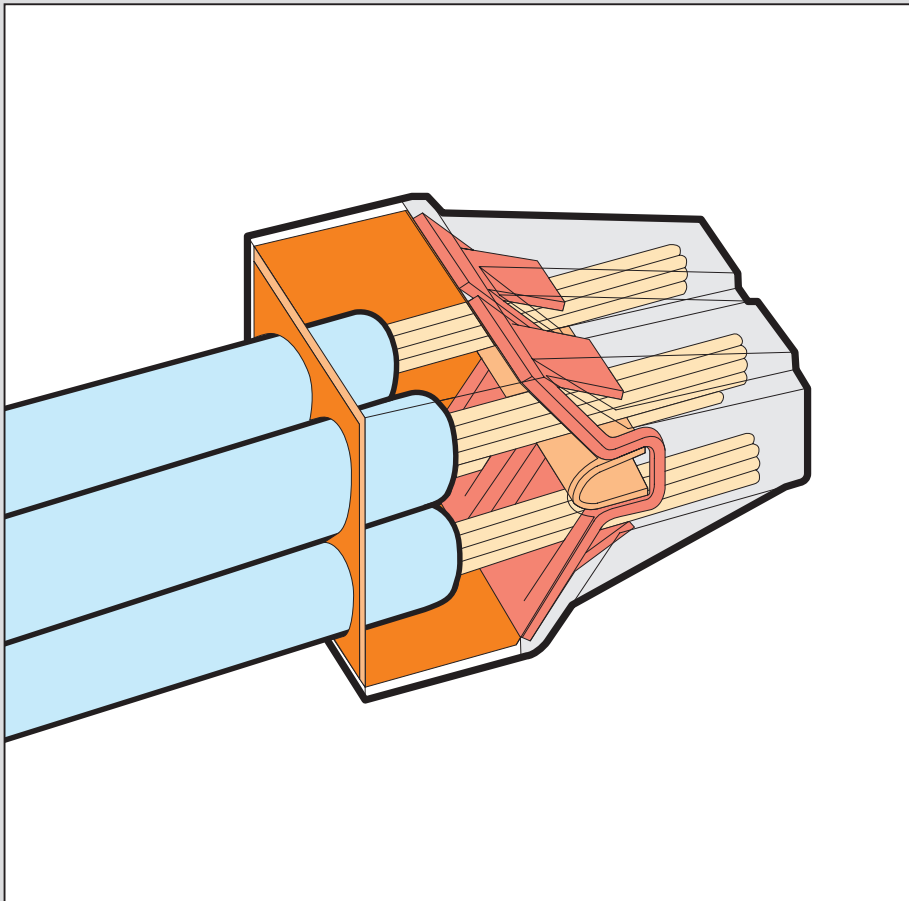

## Stripped length

Strip solid conductor to 12 mm / 0.47 in

## Push-wire connection

Connection: Insert stripped solid conductor FULLY

Removal: Hold wire to be removed and twist alternately left and right while pulling the connector

## Stranded conductors

Connection: Insert stripped stranded conductor FULLY