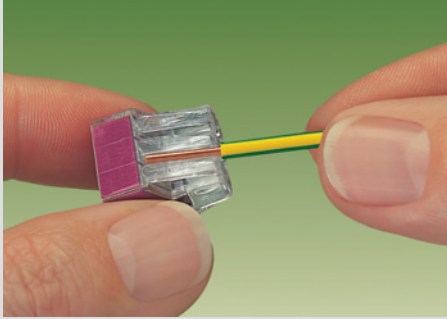

# System and Handling Push-Wire Connectors for Junction Boxes, Series 773

## Stripped length

Strip solid conductor to 12 mm / 0.47 in

## Push-wire connection

Connection: Insert stripped solid conductor FULLY

Removal: Hold wire to be removed and twist alternately left and right while pulling the connector

## Stranded conductors

Connection: Insert stripped stranded conductor FULLY