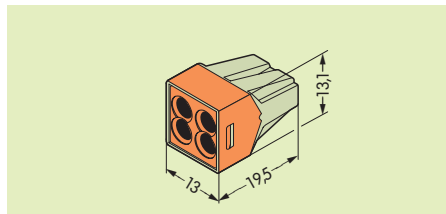

6 x 0.75 – 2.5 mm²_sst 6 x 1.5 – 2.5 mm²_sst 400 V / 4 kV / 2** 24 A 12 mm / 0.47 in *	6 x AWG 18 – 12 "sol." 6 x AWG 16 – 12 "str." 600 V, 20 A	8 x 0.75 – 2.5 mm²_sst 8 x 1.5 – 2.5 mm²_sst 400 V / 4 kV / 2** 24 A 12 mm / 0.47 in *	8 x AWG 18 – 12 "sol." 8 x AWG 16 – 12 "str." 600 V, 20 A	3 x 2.5 – 6 mm²_s + stst 400 V / 4 kV / 2** 41 A 12 – 13 mm / 0.53 in *	3 x AWG 14 – 10 "sol." + "str." 600 V, 30 A

Colour	Item No.	Pack.-unit pcs	Colour	Item No.	Pack.-unit pcs	Colour	Item No.	Pack.-unit pcs
Push-wire connectors for junction boxes ①, 6-conductor connectors, colour of housing transparent, colour of cover violet			Push-wire connectors for junction boxes ①, 8-conductor connectors, colour of housing transparent, colour of cover dark grey			Push-wire connectors for junction boxes, 3-conductor connectors, colour of housing transparent, colour of cover red		
	773-106	500 (10 x 50)		773-108	500 (10 x 50)		773-173	500 (10 x 50)