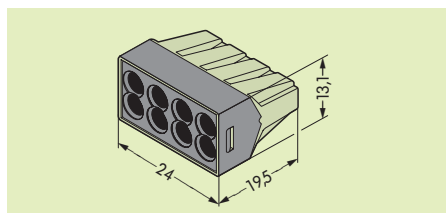

* You can find approvals on the Internet at www.wago.com. ** In grounded (earthed) supply system
① Also available for increased continuous service temperature of 120 °C Technical explanations and abbreviations see page 10.2.

8