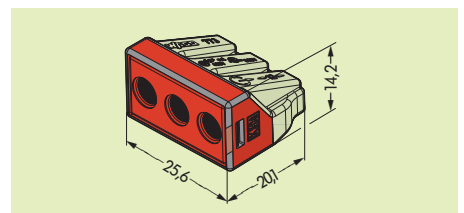

* You can find approvals on the Internet at www.wago.com. ** In grounded (earthed) supply system
① Also available for increased continuous service temperature of 120 °C Technical explanations and abbreviations see page 10.2.

8