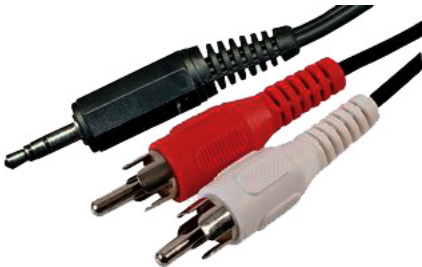

Audio Cable

3.5mm Stereo to RCA/Phono

pro-SIGNAL

Specifications:

- Cable Length : 1.8m
- Connector Type A : 3.5mm Stereo Phone Plug
- Connector Type B : RCA/Phono Plugs (2)
- Cable Assembly Type : Audio Adapter

Soldered Drawing:

Cable Word : OFC Hi-Fi Audio Cable

Dimensions : Millimetres

Part Number Table

Description	Part Number
Audio Cable, 3.5mm Stereo to RCA/Phono, 1.8m	RP002

Important Notice : This data sheet and its contents (the "Information") belong to the members of the Premier Farnell group of companies (the "Group") or are licensed to it. No licence is granted for the use of it other than for information purposes in connection with the products to which it relates. No licence of any intellectual property rights is granted. The Information is subject to change without notice and replaces all data sheets previously supplied. The Information supplied is believed to be accurate but the Group assumes no responsibility for its accuracy or completeness, any error in or omission from it or for any use made of it. Users of this data sheet should check for themselves the Information and the suitability of the products for their purpose and not make any assumptions based on information included or omitted. Liability for loss or damage resulting from any reliance on the Information or use of it (including liability resulting from negligence or where the Group was aware of the possibility of such loss or damage arising) is excluded. This will not operate to limit or restrict the Group's liability for death or personal injury resulting from its negligence. pro-SIGNAL is the registered trademark of the Group. © Premier Farnell plc 2012.