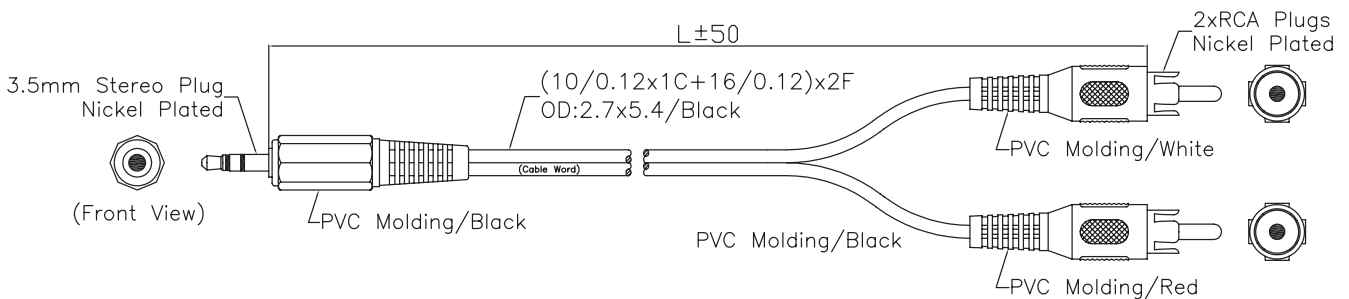

Audio Cable

3.5mm Stereo to RCA/Phono

pro-SIGNAL

Specifications:

- Cable Length : 1.8m
- Connector Type A : 3.5mm Stereo Phone Plug
- Connector Type B : RCA/Phono Plugs (2)
- Cable Assembly Type : Audio Adapter

Soldered Drawing:

Cable Word : OFC Hi-Fi Audio Cable

Dimensions : Millimetres

Part Number Table

Description	Part Number
Audio Cable, 3.5mm Stereo to RCA/Phono, 1.8m	RP002

Important Notice : This data sheet and its contents (the "Information") belong to the members of the Premier Farnell group of companies (the "Group") or are licensed to it. No licence is granted for the use of it other than for information purposes in connection with the products to which it relates. No licence of any intellectual property rights is granted. The Information is subject to change without notice and replaces all data sheets previously supplied. The Information supplied is believed to be accurate but the Group assumes no responsibility for its accuracy or completeness, any error in or omission from it or for any use made of it. Users of this data sheet should check for themselves the Information and the suitability of the products for their purpose and not make any assumptions based on information included or omitted. Liability for loss or damage resulting from any reliance on the Information or use of it (including liability resulting from negligence or where the Group was aware of the possibility of such loss or damage arising) is excluded. This will not operate to limit or restrict the Group's liability for death or personal injury resulting from its negligence. pro-SIGNAL is the registered trademark of the Group. © Premier Farnell plc 2012.