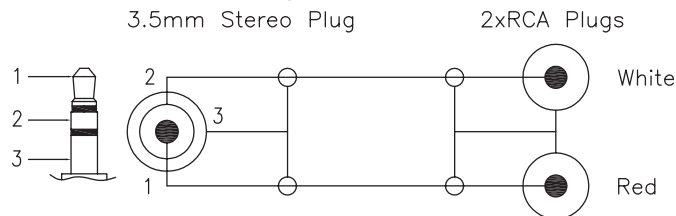

Audio Cable

3.5mm Stereo to RCA/Phono

pro-SIGNAL

Specifications:

- Cable Length : 1.8m
- Connector Type A : 3.5mm Stereo Phone Plug
- Connector Type B : RCA/Phono Plugs (2)
- Cable Assembly Type : Audio Adapter

Soldered Drawing:

Cable Word : OFC Hi-Fi Audio Cable

Dimensions : Millimetres

Part Number Table

Description	Part Number
Audio Cable, 3.5mm Stereo to RCA/Phono, 1.8m	RP002

Important Notice : This data sheet and its contents (the "Information") belong to the members of the Premier Farnell group of companies (the "Group") or are licensed to it. No licence is granted for the use of it other than for information purposes in connection with the products to which it relates. No licence of any intellectual property rights is granted. The Information is subject to change without notice and replaces all data sheets previously supplied. The Information supplied is believed to be accurate but the Group assumes no responsibility for its accuracy or completeness, any error in or omission from it or for any use made of it. Users of this data sheet should check for themselves the Information and the suitability of the products for their purpose and not make any assumptions based on information included or omitted. Liability for loss or damage resulting from any reliance on the Information or use of it (including liability resulting from negligence or where the Group was aware of the possibility of such loss or damage arising) is excluded. This will not operate to limit or restrict the Group's liability for death or personal injury resulting from its negligence. pro-SIGNAL is the registered trademark of the Group. © Premier Farnell plc 2012.