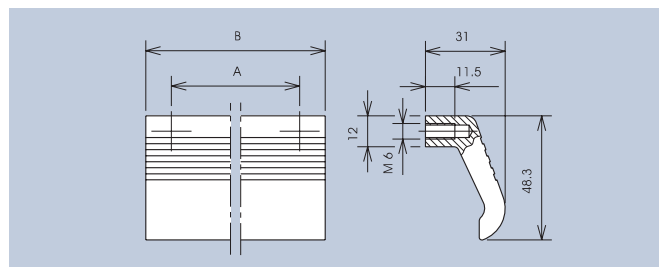

Ergonomic bow-type handle made of solid profile aluminium for heavy loads in mechanical and plant engineering. Heavy-duty handles for pulling, pushing and lifting actions.

Einschließlich Zylinderschrauben-M6 x 12 bzw. M8 x 12 und Scheiben.
Including cheese head screws-M6 x 12 respectively M8 x 12 and washers.

Griffe für Schiebetüren und Auszüge in der Maschinen- und Anlagentechnik.

Ledge handles for sliding doors and drawers in mechanical and plant engineering.

Einschließlich Zylinderschrauben-M6 x 12 und Scheiben.
Including cheese head screws-M6 x 12 and washers.