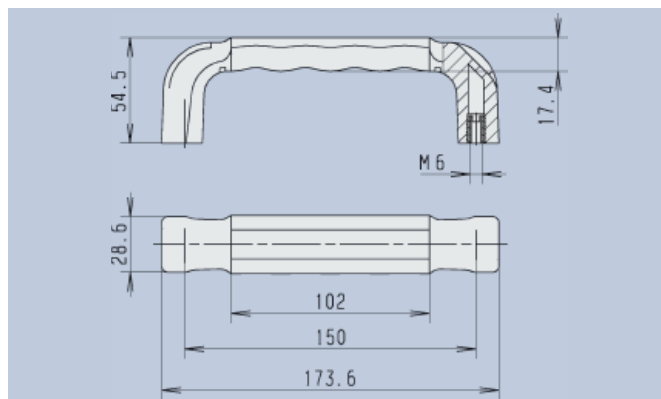

This new handle product line in 2-component design connects functionality and look through the choice of different materials. The basic material ensures carrying capacity and is supplemented by the good haptic characteristics of the second component in the handle range. The choice of shape and material reliably prevent the slipping of the hand. The handle is available in 3 different shape variants. On request these handles are also available in other color combinations.

Art.-Nr. 3316.1541

Inkl. Innensechskantschrauben M8 x 40, Scheiben Ø8 und Muttern M8
Incl. hexagon socket head screw M8 x 40, washers Ø8 and nuts M8

Art.-Nr. 3316.1542

Inkl. Sechskantschrauben M6 x 16 und Scheiben Ø6
Incl. hexagon screw M6 x 16 and washers Ø6