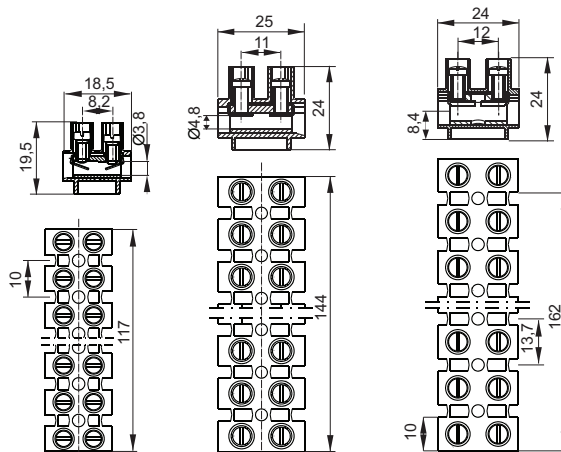

Thread terminal blocks type TLZ...N 12-line<sup>1)</sup> with nominal cross-section 4; 10; 16mm<sup>2</sup> and a washer to prevent cutting a conductor

TLZ...N

TYPE	TLZ-4N	TLZ-10N	TLZ-16N
Catalogue number	12-22N□	12-23N□	12-24N□
Colour	<ul style="list-style-type: none"> <li>yellow-1 ●</li> <li>white-2 ○</li> <li>black-3 ●</li> <li>grey-8 ●</li> </ul>	<ul style="list-style-type: none"> <li>yellow-1 ●</li> <li>white-2 ○</li> <li>black-3 ●</li> <li>grey-8 ●</li> </ul>	<ul style="list-style-type: none"> <li>yellow-1 ●</li> <li>white-2 ○</li> <li>black-3 ●</li> <li>grey-8 ●</li> </ul>
Standard	IEC 60947-7-1	IEC 60947-7-1	IEC 60947-7-1
Nominal cross-section	4mm <sup>2</sup>	10mm <sup>2</sup>	16mm <sup>2</sup>
Nominal connectivity: wire/cord	0,75...4mm <sup>2</sup>	0,75...10 / 0,75...6mm <sup>2</sup>	1...16 / 1...10mm <sup>2</sup>
Nominal voltage of insulation	690V	690V	690V
Nominal impulse withstand voltage	6kV	6kV	8kV
Nominal continuous current	32A	57A	76A
Terminal torque	0,8Nm	1,2Nm	1,2Nm
Stripping length	7mm	8mm	9mm
Insulating material	polyamide	polyamide	polyamide
Ambient temperature	-25...+100°C	-25...+100°C	-25...+100°C
Weight	42g	94g	89g
Package	50pcs.	50pcs.	50pcs.

## Equipment and accessories

EQUIPMENT	PAGE	TLZ-4N	TLZ-10N	TLZ-16N
Mounting base - single	52	P1-4N	P1-10N	P1-16N
Mounting base - double	52	P2-4N	P2-10N	P2-16N

<sup>1)</sup> Can be used for a smaller number of lines (cut with a knife and break off)