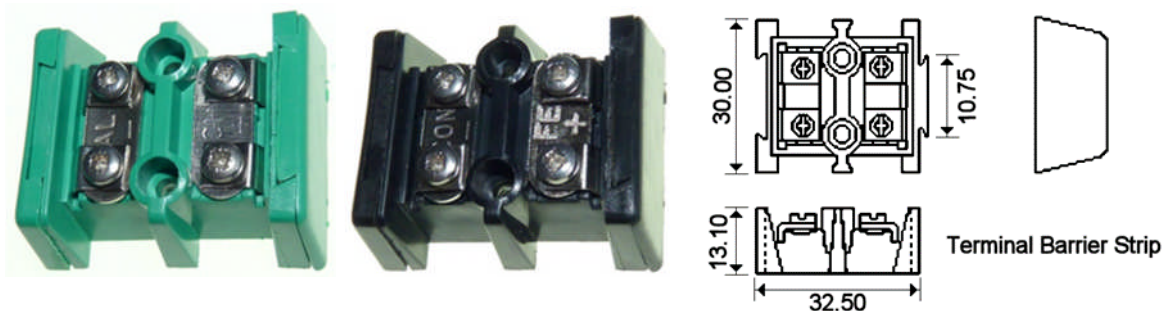

Thermocouple Barrier Terminal blocks

Terminal blocks in Thermocouple types K & J

About Labfacility

Formed in 1971, Labfacility specialize in the field of Temperature and Process Measurement.

We are the largest UK manufacturer of both temperature sensors and thermocouple connectors

- ◆ Interlocking barrier terminal blocks
- ◆ Blocks supplied singularly with end caps allowing a multiple number of blocks to be joined together
- ◆ Thermocouple Types 'K' or 'J'
- ◆ Connections made from thermocouple material
- ◆ Colour coded to IEC-584
- ◆ Max temperature 220°C

T/C Type	Colour	+Positive Contact (alloy type)	-Negative Contact (alloy type)	Product Code	Farnell order Code
K	Green	+Nickel Chromium	-Nickel Alloy	CA-051-K	721-8795
J	Black	+Iron	-Copper Nickel	CA-050-J	721-8783