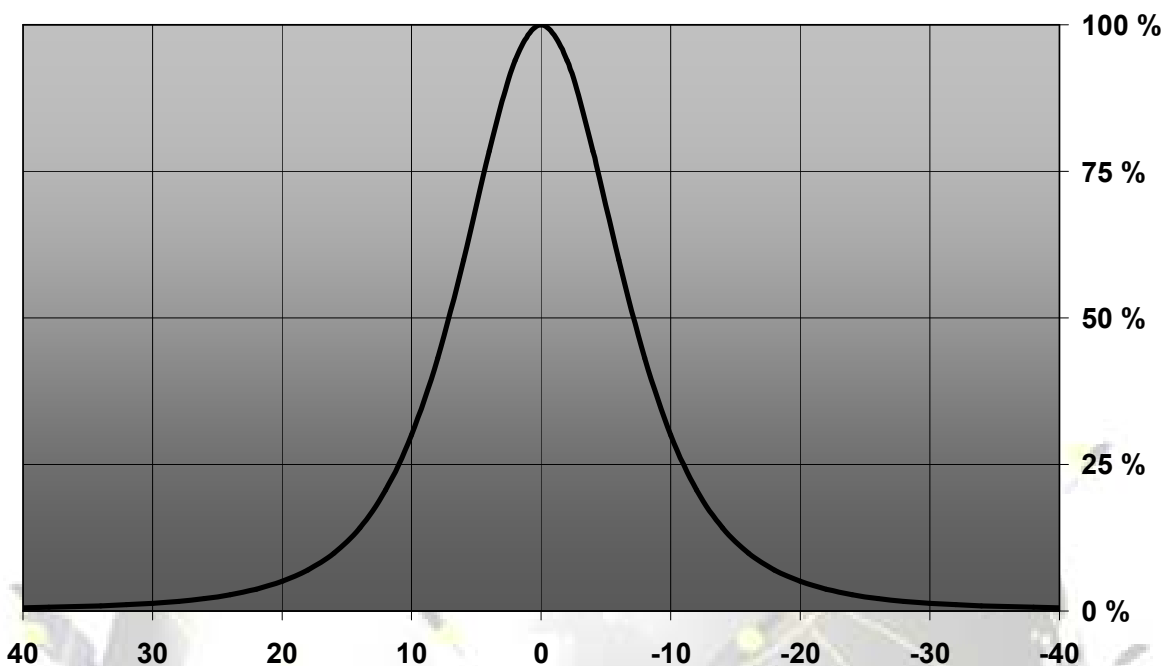

Relative intensity of CA11359_Laura-D-RE-tape

© Ledil Oy – PRELIMINARY - Subject to change without prior notice