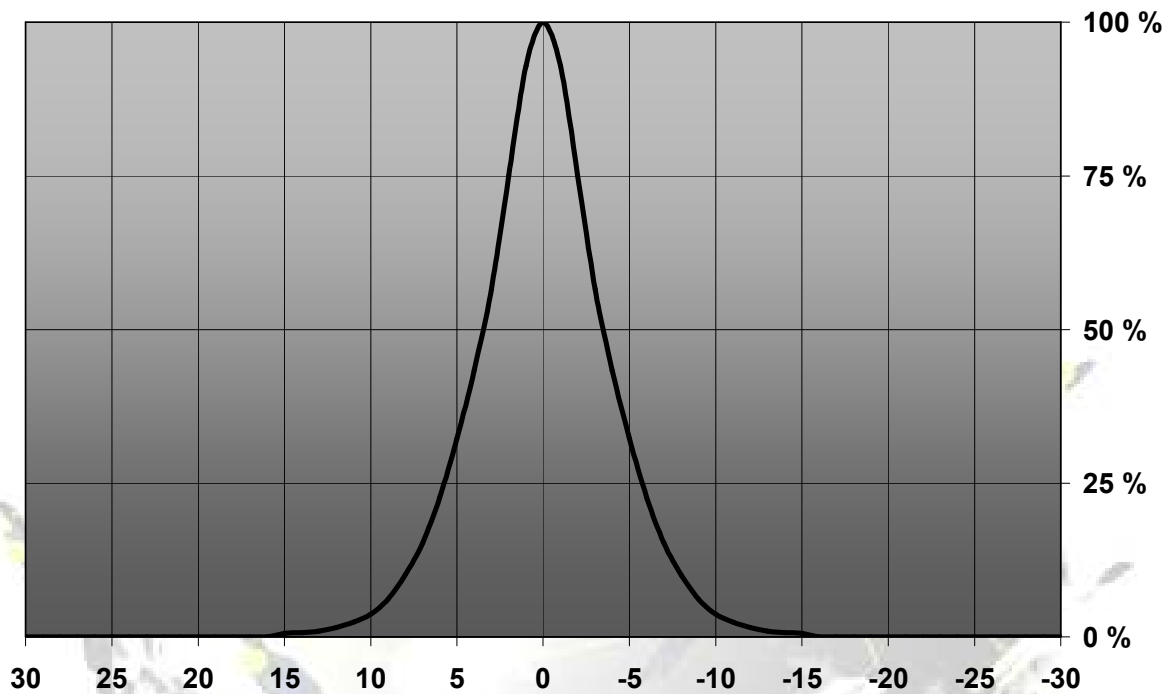

MEASUREMENTS

Relative Intensity of CA11352_Laura-RS-RE-tape

© Ledil Oy – PRELIMINARY - Subject to change without prior notice