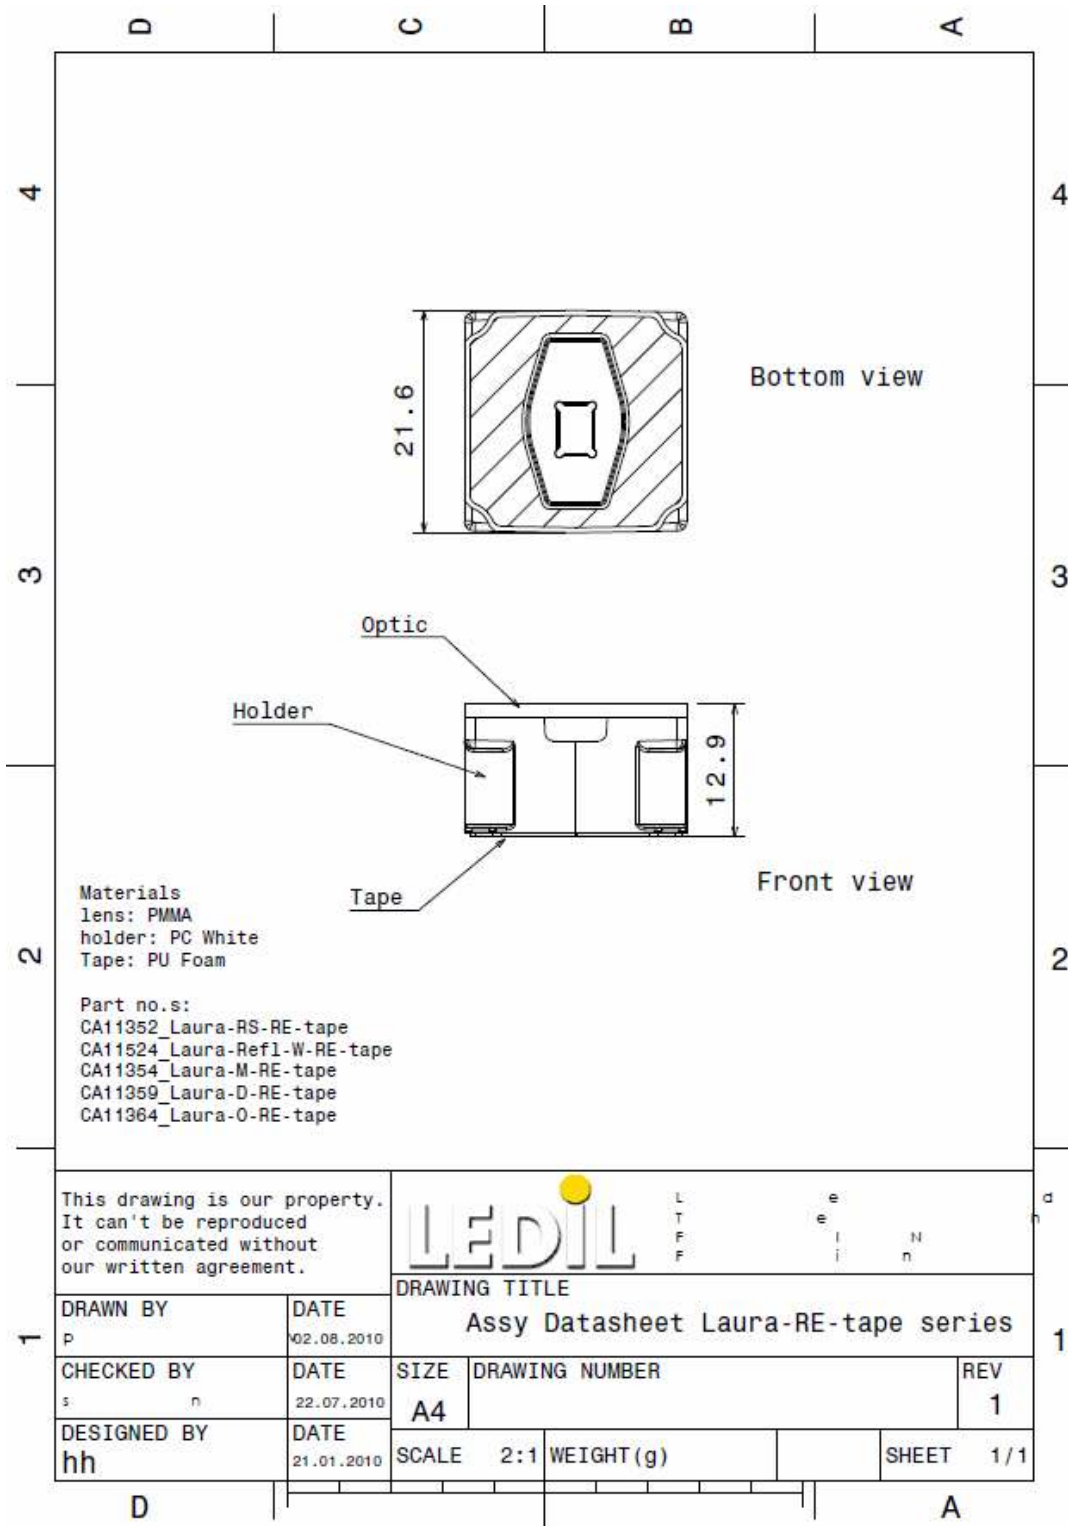

DRAWINGS

© Ledil Oy – PRELIMINARY - Subject to change without prior notice