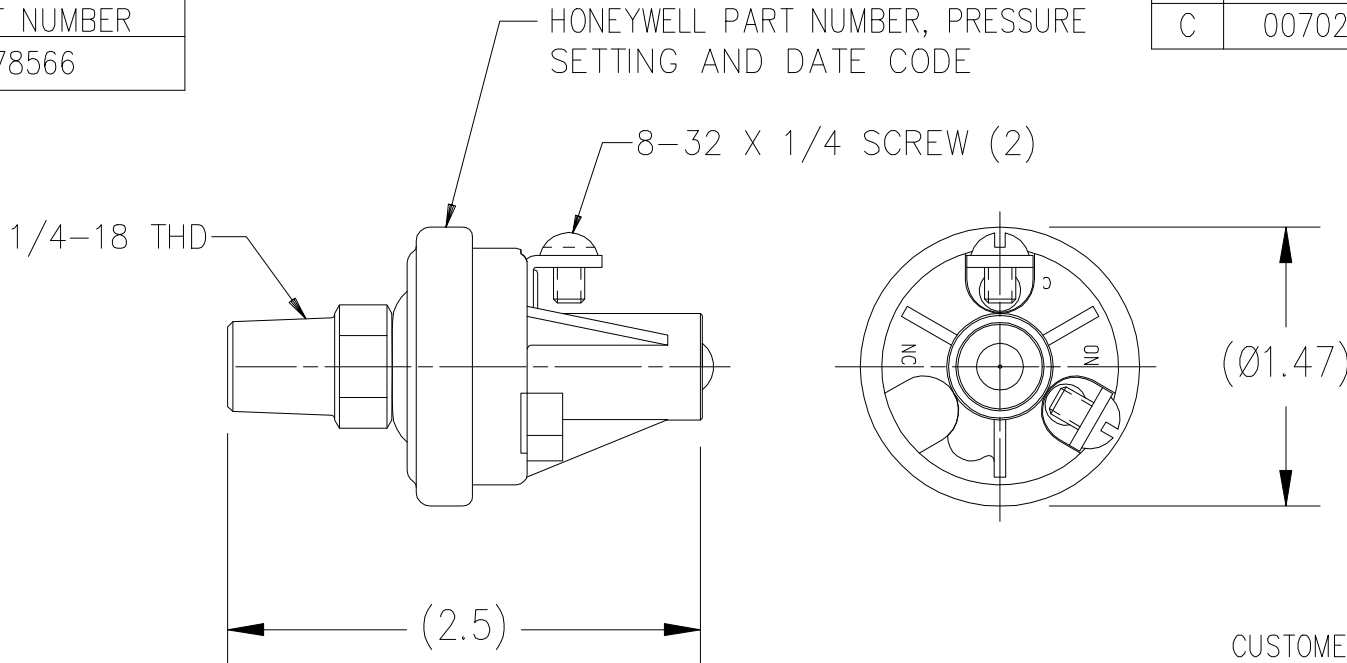

HONEYWELL PART NUMBER
78566

REV	DOCUMENT	CHANGED BY		CHECK
C	0070272	SBH	120CT10	CMH

NOTES:

1. SINGLE CIRCUIT NORMALLY OPEN PRESSURE SWITCH.
2. CLOSING ADJUSTMENT RANGE 3.1 - 7 PSI.
3. SWITCH IS FURNISHED WITH STEEL BASE ASSY. (.562 HEX) AS A STANDARD UNLESS BRASS BASE ASSY. (.562 HEX) IS SPECIFIED AS AN OPTION BY CUSTOMER ADDING SUFFIX "B" TO THE HONEYWELL PART NUMBER ON THE PURCHASE ORDER, e.g. XXXXXB.

CUSTOMER: _____

APPROVED BY: _____

DATE: _____

CUSTOMER
PART NO.: _____

CUSTOMER PRINT

DESIGN UNITS: INCH

TOLERANCES UNLESS NOTED:

NO PLACES	X	±	-
ONE PLACE	.X	±	.020
TWO PLACE	.XX	±	.010
THREE PLACE	.XXX	±	.005
ANGLES	X	±	0° 30'

INTERPRET PER ASME Y14.5M-1994 OTHER HONEYWELL ENGINEERING STANDARDS MAY APPLY

AUTOCAD 2D

Honeywell

TITLE: PRESSURE SWITCH N.O. SCREW TERMINALS 5000 SERIES SWITCH

SIZE	TYPE	CAGE CODE	DRAWING NAME	REV
A	I	-	78566	C
SCALE	1:1	SHEET		1 OF 1