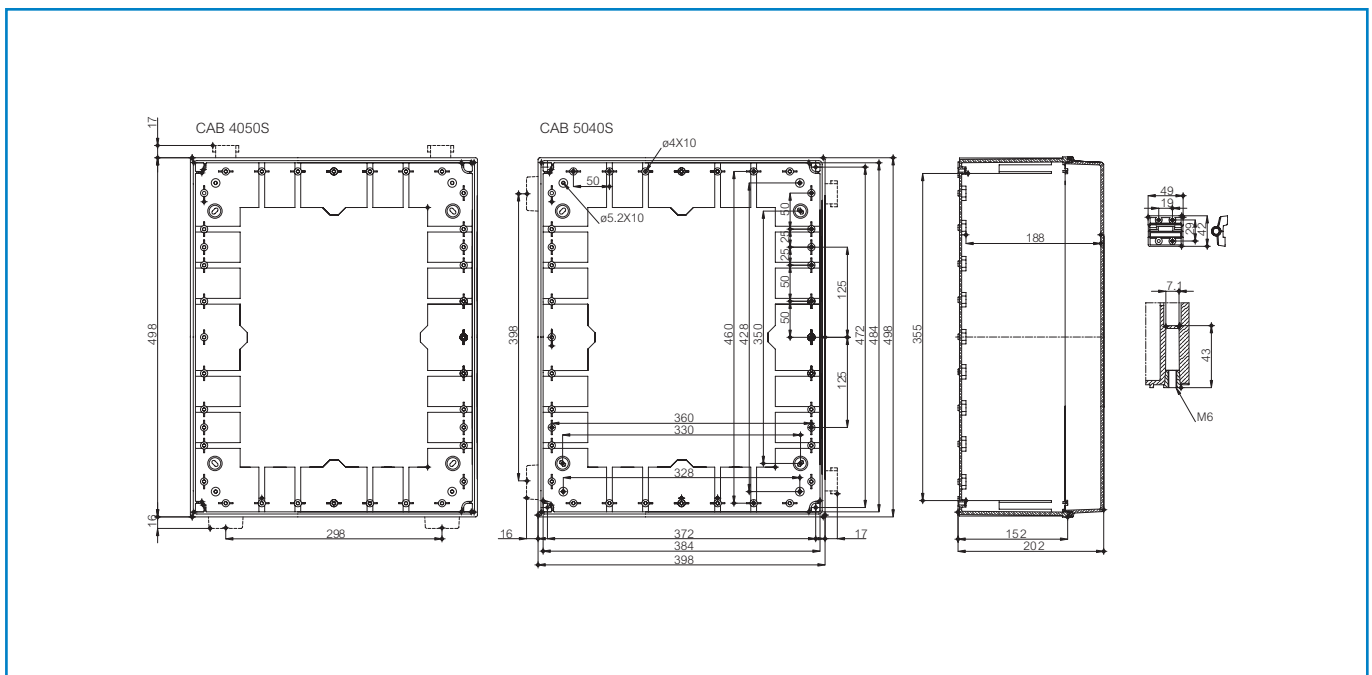

Sample photo

Order symbol: CAB ABS 504020 T
Product nbr: 8183060
Description: Cabinet, ABS
Remarks: Latches on the long side

EAN: 6418074020390
El. number:
 Finland: 3424370
 Denmark: 8212020579
 Italy: 7812055
 Sweden: 2540047
 Norway:

Including: Cabinet base, door with EPDM gasket, latches, screws for mounting plate/DIN-rail and corner plugs.

Dimensions:		Length	Width	Height	Rating:
mm:		500	400	200	Ingress Protection (EN 60529): IP 65
inch:		19.7	15.7	7.9	Impact Resistance (EN 62262): IK 08
Materials:					Electrical insulation: Totally insulated
Material:		ABS			Halogen free (DIN/VDE 0472, Part 815): Yes
Base colour:		RAL 7035			Flammability Rating (UL 746 C 5): UL 94 HB
Cover colour:		Smoked grey			Glow Wire Test (IEC 695-2-1) °C: 650
Gasket material:		EPDM			NEMA Class: NEMA 1, 4, 4X, 12, 13
Temperatures:					Certificates:
Short term:		-40 ... 80 °C			Fimko
Continuous:		-40 ... 60 °C			Europe EN 62208: 2003
Short term:		-40 ... 175 °F			Gost R
Continuous:		-40 ... 140 °F			
Accessories:					
EKIV 54		Mounting plate			
EKIV 37		DIN-35 Mounting rail			
DS35370E1		DIN-35 Mounting rail			
EKIV 47		DIN-35 Mounting rail			
DS35470E1		DIN-35 Mounting rail			
FP A 54		Swing-out door/Front plate			
MB 12225 AL		Swing door set			
FP 54		Front plate			
FP 18X2-54		Front plate			
DRF 54		DIN rail frame set			