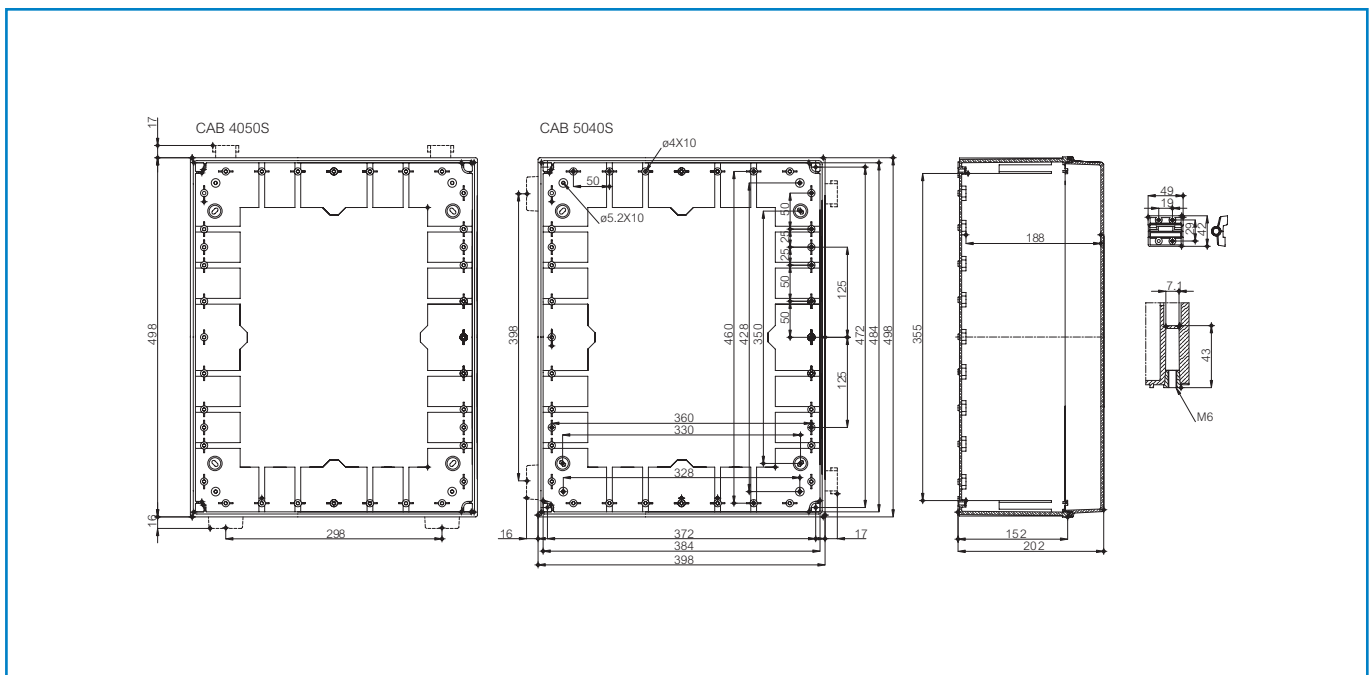

**CAB CAB ABS 405020 G**

**Order symbol:** CAB ABS 405020 G  
**Product nbr:** 8183361  
**Description:** Cabinet, ABS, Grey door  
**Remarks:** Latches on the short side

**EAN:** 6418074020406  
**El. number:**  
 Finland: 3424322  
 Denmark: 8212020744  
 Italy: 7811050  
 Sweden: 2540079  
 Norway:

Including: Cabinet base, door with EPDM gasket, latches, screws for mounting plate/DIN-rail and corner plugs.

Sample photo

Dimensions:		Length	Width	Height	Rating:
<b>mm:</b>		500	400	200	Ingress Protection (EN 60529): IP 65
<b>inch:</b>		19.7	15.7	7.9	Impact Resistance (EN 62262): IK 08
<b>Materials:</b>					Electrical insulation: Totally insulated
<b>Material:</b>		ABS			Halogen free (DIN/VDE 0472, Part 815): Yes
<b>Base colour:</b>		RAL 7035			Flammability Rating (UL 746 C 5): UL 94 HB
<b>Cover colour:</b>		RAL 7035			Glow Wire Test (IEC 695-2-1) °C: 650
<b>Gasket material:</b>		EPDM			NEMA Class: NEMA 1, 4, 4X, 12, 13
<b>Temperatures:</b>					<b>Certificates:</b>
<b>Short term:</b>		-40 ... 80 °C			Fimko
<b>Continuous:</b>		-40 ... 60 °C			Europe EN 62208: 2003
<b>Short term:</b>		-40 ... 175 °F			Gost R
<b>Continuous:</b>		-40 ... 140 °F			
<b>Accessories:</b>					
EKIV 54		Mounting plate			
EKIV 37		DIN-35 Mounting rail			
DS35370E1		DIN-35 Mounting rail			
EKIV 47		DIN-35 Mounting rail			
DS35470E1		DIN-35 Mounting rail			
FP A 54		Swing-out door/Front plate			
MB 12225 AL		Swing door set			
FP 54		Front plate			
FP 18X2-54		Front plate			
DRF 54		DIN rail frame set			