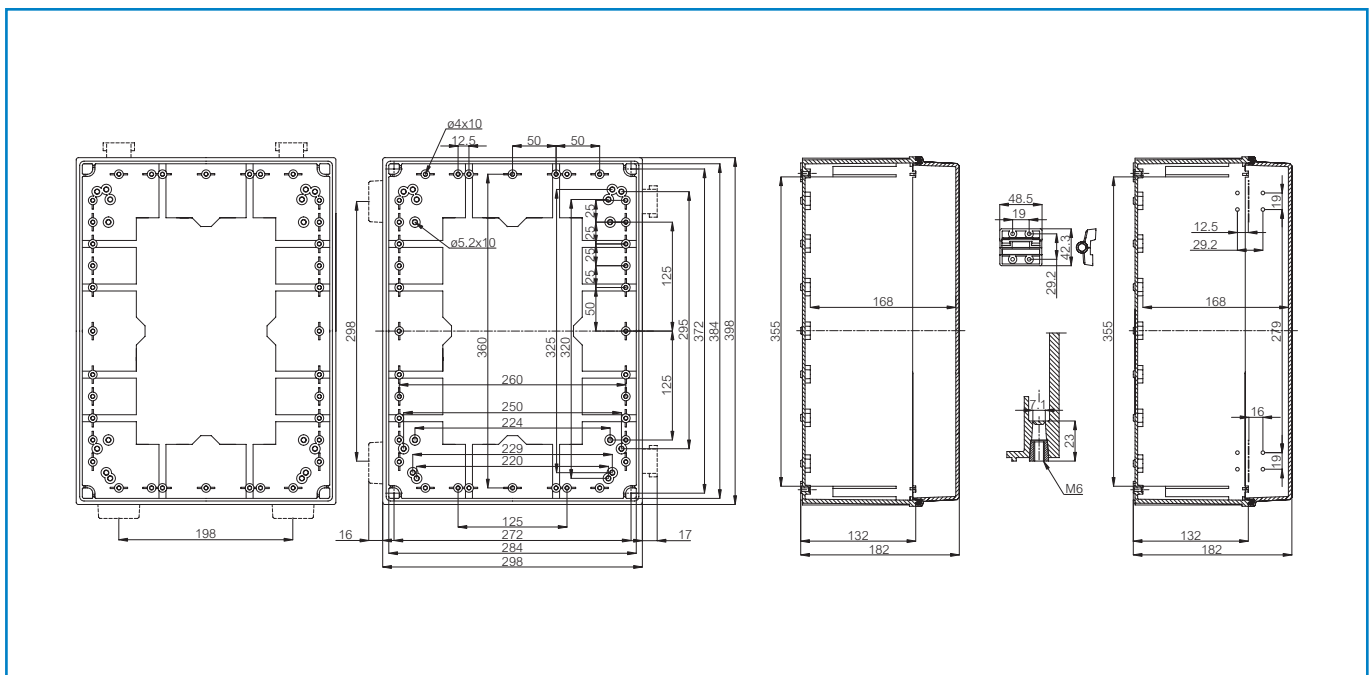

CAB CAB ABS 403018 T

Sample photo

Order symbol: CAB ABS 403018 T
Product nbr: 8183050
Description: Cabinet, ABS
Remarks: Latches on the long side

EAN: 6418074020277
El. number:
 Finland: 3424364
 Denmark: 8212020553
 Italy: 7812040
 Sweden: 2540041
 Norway:

Including: Cabinet base, door with EPDM gasket, latches, screws for mounting plate/DIN-rail and corner plugs.

Dimensions:		Length	Width	Height	Rating:
mm:		400	300	180	Ingress Protection (EN 60529): IP 65
inch:		15.7	11.8	7.1	Impact Resistance (EN 62262): IK 08
Materials:					Electrical insulation: Totally insulated
Material:		ABS			Halogen free (DIN/VDE 0472, Part 815): Yes
Base colour:		RAL 7035			Flammability Rating (UL 746 C 5): UL 94 HB
Cover colour:		Smoked grey			Glow Wire Test (IEC 695-2-1) °C: 650
Gasket material:		EPDM			NEMA Class: NEMA 1, 4, 4X, 12, 13
Temperatures:					Certificates:
Short term:		-40 ... 80 °C			Fimko
Continuous:		-40 ... 60 °C			Europe EN 62208: 2003
Short term:		-40 ... 175 °F			Gost R
Continuous:		-40 ... 140 °F			
Accessories:					
EKIV 43		Mounting plate			
EKIV 43 PL		Mounting plate, Plastic			
EKIV 27		DIN-35 Mounting rail			
DS3527OE1		DIN-35 Mounting rail			
EKIV 37		DIN-35 Mounting rail			
DS3537OE1		DIN-35 Mounting rail			
FP A 43		Swing-out door/Front plate			
MB 12225 AL		Swing door set			
FP 43		Front plate			
FP 12x2-43		Front plate			
FP 12x3-43		Front plate			
DRF 43/44		DIN rail frame set			