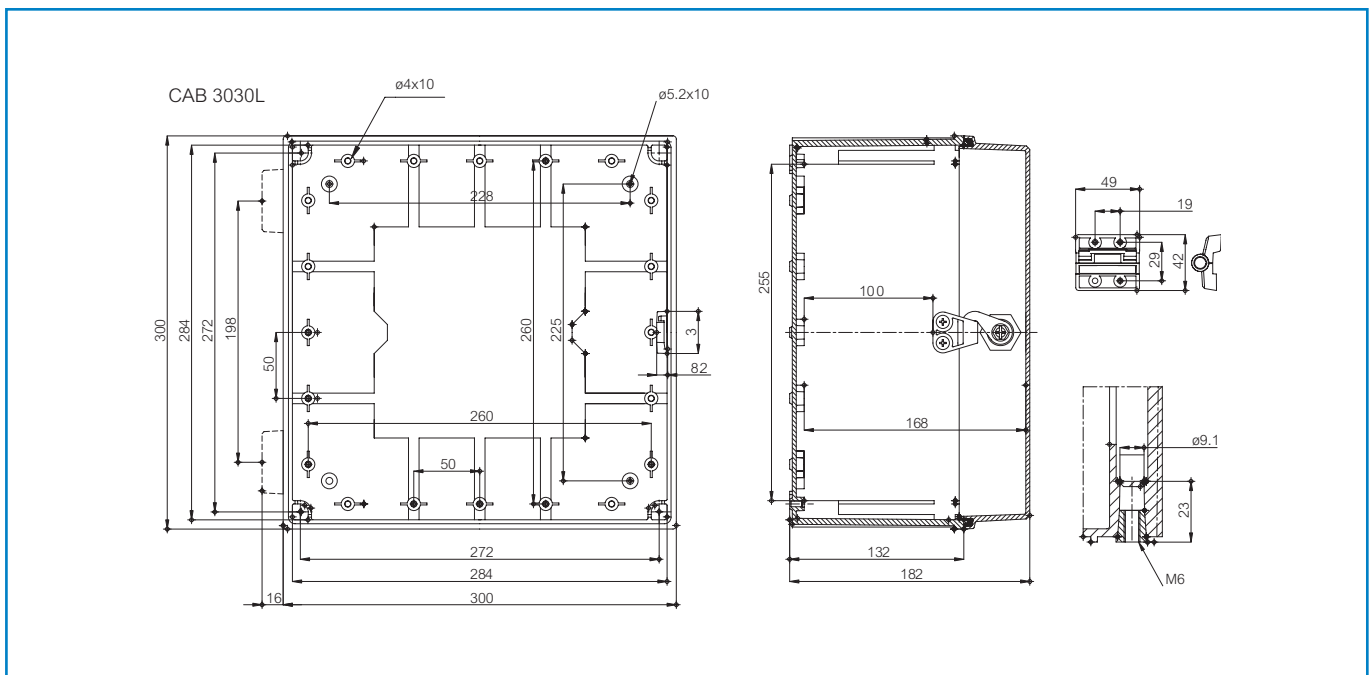

CAB CAB ABS 303018 G3B

Sample photo

Order symbol: CAB ABS 303018 G3B
Product nbr: 8183342
Description: Cabinet, ABS, Grey door
Remarks: Lock on the long side

EAN: 6418074020185
El. number:
 Finland: 3424311
 Denmark: 8212019027
 Italy: 7811030
 Sweden: 2540069
 Norway:

Including: Cabinet base, door with EPDM gasket, 3mm double bit lock(s) with key, screws for mounting plate/DIN-rail and corner plugs.

Dimensions:		Length	Width	Height	Rating:
mm:		300	300	180	Ingress Protection (EN 60529): IP 65
inch:		11.8	11.8	7.1	Impact Resistance (EN 62262): IK 08
Materials:					Electrical insulation: Totally insulated
Material:		ABS			Halogen free (DIN/VDE 0472, Part 815): Yes
Base colour:		RAL 7035			Flammability Rating (UL 746 C 5): UL 94 HB
Cover colour:		RAL 7035			Glow Wire Test (IEC 695-2-1) °C: 650
Gasket material:		EPDM			NEMA Class: NEMA 1, 4, 4X, 12, 13
Temperatures:					Certificates:
Short term:		-40 ... 80 °C			Fimko
Continuous:		-40 ... 60 °C			Europe EN 62208: 2003
Short term:		-40 ... 175 °F			Gost R
Continuous:		-40 ... 140 °F			
Accessories:					
EKIV 33		Mounting plate			
EKIV 27		DIN-35 Mounting rail			
DS35270E1		DIN-35 Mounting rail			
FP A 33		Swing-out door/Front plate			
MB 12225 AL		Swing door set			
FP 33		Front plate			
FP 12-33		Front plate			
FP 12x2-33		Front plate			
DRF 33		DIN rail frame set			