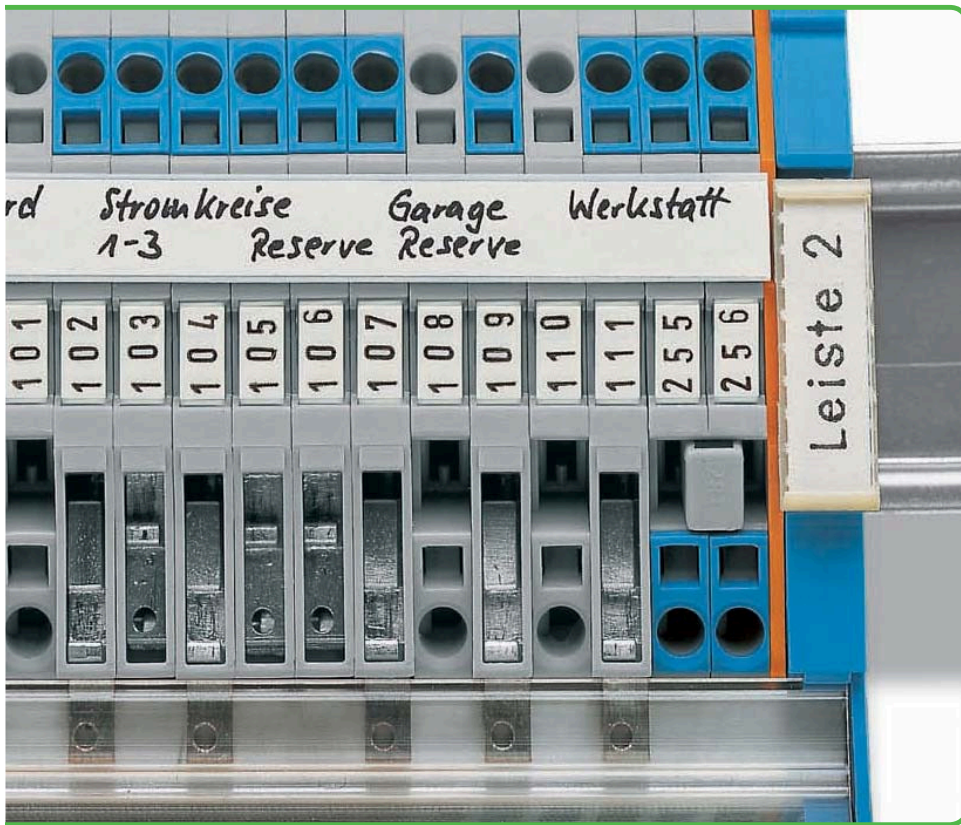

## WFB (WAGO continuous marking strips)

Customized ink pen marking

Carrier for WFB Continuous marking strip; to be secured every 10th terminal block.

## Group marking

Group marking on N-busbar carrier used as end stop

WMB Multi marking system

Snapping a strip into the marker slot.

Double marker carrier

Snapping a strip into the marker slot of the double marker carrier.

"Decade" marking

WMB "decade" marking carrier

Group marker carriers

Group marker carrier adjustable in height

Additional group marking

Movable marking system

Additional continuous marking strips