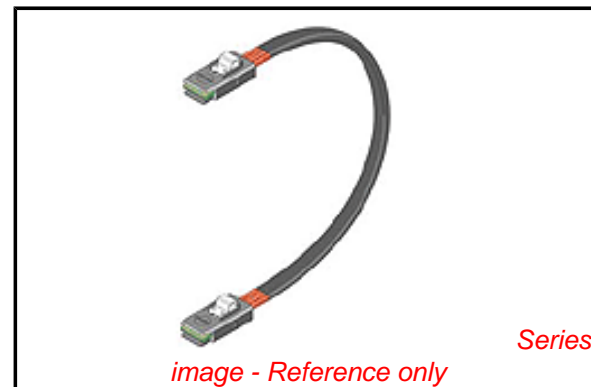

Physical

Cable Length	0.50m
Circuits (Loaded)	36
Color - Resin	Black, Natural
Gender	Male-Male
Lock to Mating Part	Yes
Material - Resin	Low Density Polyethylene, Polyester
Net Weight	70.820/g
Packaging Type	Bag
Pitch - Mating Interface	0.80mm
Single Ended	No
Termination Interface: Style	Crimp or Compression
Wire Insulation Diameter	N/A
Wire Size AWG	30
Wire/Cable Type	Twin-ax

Electrical

Current - Maximum per Contact	1A
Shielded	Yes
Voltage - Maximum	30V AC

Material Info

Reference - Drawing Numbers

Sales Drawing	SD-79576-200
---------------	--------------

image - Reference only

EU RoHS