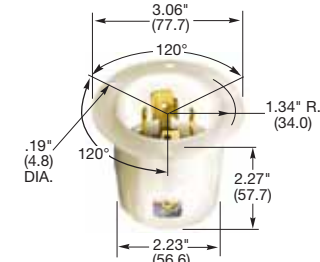

Twist-Lock® Devices  
**30 Ampere, 3Ø Y 120/208, 277/480 and 347/600 Volts AC**  
 4 Pole, 4 Wire Non-Grounding  
**Insulgrip® Plugs, Flanged Inlets, Connector Bodies and Receptacles**

**HBL2751**

**HBL2755**

**Plugs**

Description	Cord Dia.	Catalog Numbers		
Black and white nylon.	.35"-1.15" (9-29)	<b>HBL2751</b>	<b>HBL2761</b>	<b>HBL2771</b>

Accessories on page B-53.

**Flanged Inlets**

Description	Catalog Numbers		
Nylon casing, back wired.	<b>HBL2755</b>	<b>HBL2765</b>	<b>HBL2775</b>

**Connector Bodies**

Description	Cord Dia.	Catalog Numbers		
Black and white nylon.	.35"-1.15" (9-29)	<b>HBL2753</b>	<b>HBL2763</b>	<b>HBL2773</b>

Accessories on page B-53.

**Single Flush Receptacles, Back and Side Wired**