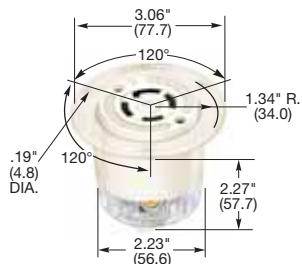

HBL2756

IP20
SUITABILITY

30A 3ØY
120/208V AC
NEMA L18-30P
UL Listed
3 HP

30A 3ØY
277/480V AC
NEMA L19-30P
UL Listed
10 HP

30A 3ØY
347/600V AC
NEMA L20-30P
UL Listed

Plugs

Description	Cord Dia.	Catalog Numbers		
Black and white nylon.	.35"-1.15" (9-29)	HBL2751	HBL2761	HBL2771

Accessories on page B-53.

Flanged Inlets

Description	Catalog Numbers		
Nylon casing, back wired.	HBL2755	HBL2765	HBL2775

Accessories on page B-52.

IP20
SUITABILITY

30A 3ØY
120/208V AC
NEMA L18-30R
UL Listed
3 HP

30A 3ØY
277/480V AC
NEMA L19-30R
UL Listed
10 HP

30A 3ØY
347/600V AC
NEMA L20-30R
UL Listed

Connector Bodies

Description	Cord Dia.	Catalog Numbers		
Black and white nylon.	.35"-1.15" (9-29)	HBL2753	HBL2763	HBL2773

Accessories on page B-53.

Single Flush Receptacles, Back and Side Wired

Description	Catalog Numbers		
Black nylon face.	HBL2750	HBL2760	HBL2770

Accessories on page B-52.

Flanged Receptacles

Description	Catalog Numbers		
Nylon casing, back wired.	HBL2756	HBL2766	HBL2776

Accessories on page B-52.

Note: For technical information on Twist-Lock® Devices see page B-69.