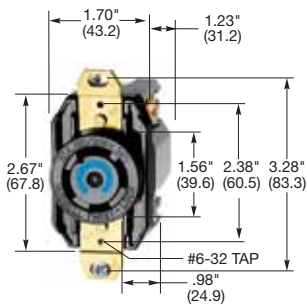

Twist-Lock® Devices  
**30 Ampere, 3Ø Y 120/208, 277/480 and 347/600 Volts AC**  
 4 Pole, 4 Wire Non-Grounding  
**Insulgrip® Plugs, Flanged Inlets, Connector Bodies and Receptacles**

**HBL2751**

**HBL2755**

**HBL2753**

**HBL2750**

**HBL2756**

**IP20**  
SUITABILITY

**30A 3ØY**  
**120/208V AC**  
NEMA L18-30P  
UL Listed  
3 HP

**30A 3ØY**  
**277/480V AC**  
NEMA L19-30P  
UL Listed  
10 HP

**30A 3ØY**  
**347/600V AC**  
NEMA L20-30P  
UL Listed

**Plugs**

Description	Cord Dia.	Catalog Numbers		
Black and white nylon.	.35"-1.15" (9-29)	<b>HBL2751</b>	<b>HBL2761</b>	<b>HBL2771</b>

Accessories on page B-53.

**Flanged Inlets**

Description	Catalog Numbers		
Nylon casing, back wired.	<b>HBL2755</b>	<b>HBL2765</b>	<b>HBL2775</b>

**Connector Bodies**

Description	Cord Dia.	Catalog Numbers		
Black and white nylon.	.35"-1.15" (9-29)	<b>HBL2753</b>	<b>HBL2763</b>	<b>HBL2773</b>

Accessories on page B-53.

**Single Flush Receptacles, Back and Side Wired**