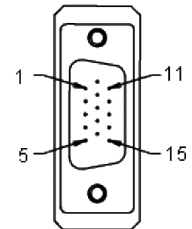

# Adaptor - DP To VGA

pro-SIGNAL

CONN1: DisplayPort 20P M

CONN2: HDB15F

Polybag Packing

Dimensions : Millimetres

## Part Number Table

Description	Part Number
Adaptor, DP To VGA	HK-GDP09

**Important Notice :** This data sheet and its contents (the "Information") belong to the members of the Premier Farnell group of companies (the "Group") or are licensed to it. No licence is granted for the use of it other than for information purposes in connection with the products to which it relates. No licence of any intellectual property rights is granted. The Information is subject to change without notice and replaces all data sheets previously supplied. The Information supplied is believed to be accurate but the Group assumes no responsibility for its accuracy or completeness, any error in or omission from it or for any use made of it. Users of this data sheet should check for themselves the Information and the suitability of the products for their purpose and not make any assumptions based on information included or omitted. Liability for loss or damage resulting from any reliance on the Information or use of it (including liability resulting from negligence or where the Group was aware of the possibility of such loss or damage arising) is excluded. This will not operate to limit or restrict the Group's liability for death or personal injury resulting from its negligence. pro-SIGNAL is the registered trademark of the Group. © Premier Farnell plc 2012.