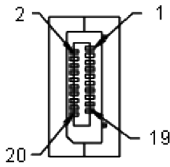

# Adaptor - DP To VGA

pro-SIGNAL

CONN1: DisplayPort 20P M

CONN2: HDB15F

Polybag Packing

Dimensions : Millimetres

## Part Number Table

Description	Part Number
Adaptor, DP To VGA	HK-GDP09

**Important Notice :** This data sheet and its contents (the "Information") belong to the members of the Premier Farnell group of companies (the "Group") or are licensed to it. No licence is granted for the use of it other than for information purposes in connection with the products to which it relates. No licence of any intellectual property rights is granted. The Information is subject to change without notice and replaces all data sheets previously supplied. The Information supplied is believed to be accurate but the Group assumes no responsibility for its accuracy or completeness, any error in or omission from it or for any use made of it. Users of this data sheet should check for themselves the Information and the suitability of the products for their purpose and not make any assumptions based on information included or omitted. Liability for loss or damage resulting from any reliance on the Information or use of it (including liability resulting from negligence or where the Group was aware of the possibility of such loss or damage arising) is excluded. This will not operate to limit or restrict the Group's liability for death or personal injury resulting from its negligence. pro-SIGNAL is the registered trademark of the Group. © Premier Farnell plc 2012.