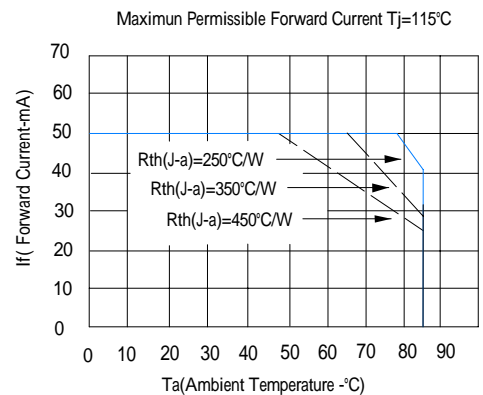

Maximum Forward Current