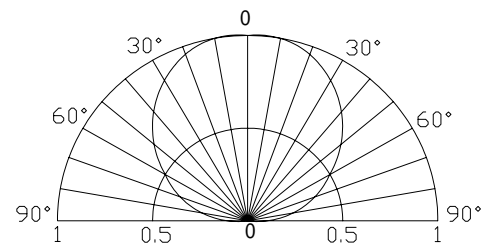

**Features**

- High Luminous LEDs
- 8mm Concave Standard Directivity
- Superior Weather-resistance
- UV Resistant Epoxy
- Water Clear Type

**Applications**

- Traffic Signal
- Backlighting
- Signal and channel letter
- Other Lighting

**Directivity**

\*Pulse width Max.10ms Duty ratio max 1/10

**Electrical -Optical Characteristics (Ta=25 °C)**

Item	Symbol	Condition	Min.	Typ.	Max.	Unit
DC Forward Voltage	V <sub>F</sub>	I <sub>F</sub> =20mA	1.8	2.1	2.6	V
DC Reverse Current	I <sub>R</sub>	V <sub>R</sub> =5V	-	-	10	μA
Domi. Wavelength*	λ <sub>D</sub>	I <sub>F</sub> =20mA	620	625	630	nm
Luminous Intensity*	I <sub>v</sub>	I <sub>F</sub> =20mA	250	500	-	mcd
50% Power Angle	2θ <sub>1/2</sub>	I <sub>F</sub> =20mA	-	120	-	deg