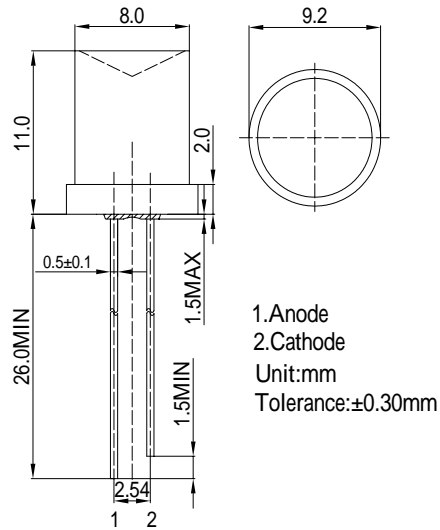

**Features**

- High Luminous LEDs
- 8mm Concave Standard Directivity
- Superior Weather-resistance
- UV Resistant Epoxy
- Water Clear Type

**Applications**

- Traffic Signal
- Backlighting
- Signal and channel letter
- Other Lighting

**Outline Dimension**

**Absolute Maximum Rating (Ta=25 °C)**

Item	Symbol	Value	Unit
DC Forward Current	I <sub>F</sub>	50	mA
Pulse Forward Current*	I <sub>FP</sub>	120	mA
Reverse Voltage	V <sub>R</sub>	5	V
Power Dissipation	P <sub>D</sub>	130	mW
Operating Temperature	T <sub>opr</sub>	-30 ~ +85	
Storage Temperature	T <sub>stg</sub>	-40 ~ +100	
Lead Soldering Temperature	T <sub>sol</sub>	260 / 5sec	-

**Directivity**

\*Pulse width Max.10ms Duty ratio max 1/10

**Electrical -Optical Characteristics (Ta=25 °C)**

Item	Symbol	Condition	Min.	Typ.	Max.	Unit
DC Forward Voltage	V <sub>F</sub>	I <sub>F</sub> =20mA	1.8	2.1	2.6	V
DC Reverse Current	I <sub>R</sub>	V <sub>R</sub> =5V	-	-	10	μA
Domi. Wavelength*	λ <sub>D</sub>	I <sub>F</sub> =20mA	620	625	630	nm
Luminous Intensity*	I <sub>v</sub>	I <sub>F</sub> =20mA	250	500	-	mcd
50% Power Angle	2θ <sub>1/2</sub>	I <sub>F</sub> =20mA	-	120	-	deg