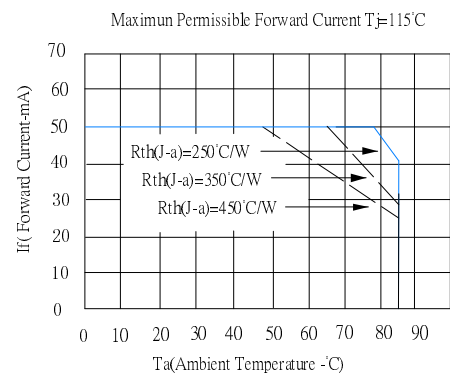

■Maximum Forward Current