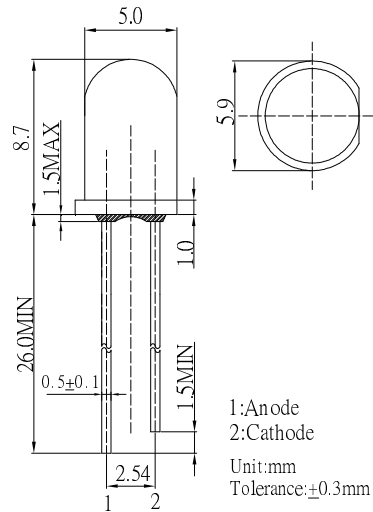

**■Features**

- High Luminous LEDs
- 5mm Round Standard Directivity
- Superior Weather-resistance
- UV Resistant Epoxy
- Water Clear Type

**■Applications**

- Traffic Signal
- Backlighting
- Signal and channel letter
- Other Lighting

**■Outline Dimension**

**■Absolute Maximum Rating**

(Ta=25°C)

Item	Symbol	Value	Unit
DC Forward Current	I <sub>F</sub>	50	mA
Pulse Forward Current*	I <sub>FP</sub>	120	mA
Reverse Voltage	V <sub>R</sub>	5	V
Power Dissipation	P <sub>D</sub>	130	mW
Operating Temperature	T <sub>opr</sub>	-40~ +85	°C
Storage Temperature	T <sub>stg</sub>	-40 ~ +100	°C
Lead Soldering Temperature	T <sub>sol</sub>	260°C/5sec	-

\*Pulse width Max.10ms , Duty ratio max 1/10

**■Directivity**

**■Electrical -Optical Characteristics**

(Ta=25°C)

Item	Symbol	Condition	Min.	Typ.	Max.	Unit
DC Forward Voltage	V <sub>F</sub>	I <sub>F</sub> =20mA	1.8	2.1	2.6	V
DC Reverse Current	I <sub>R</sub>	V <sub>R</sub> =5V	-	-	10	μA
Dom. Wavelength*	λ <sub>D</sub>	I <sub>F</sub> =20mA	585	590	595	nm
Luminous Intensity*	I <sub>v</sub>	I <sub>F</sub> =20mA	2180	3000	4200	mcd
50% Power Angle	2θ <sub>1/2</sub>	I <sub>F</sub> =20mA	-	60	-	deg