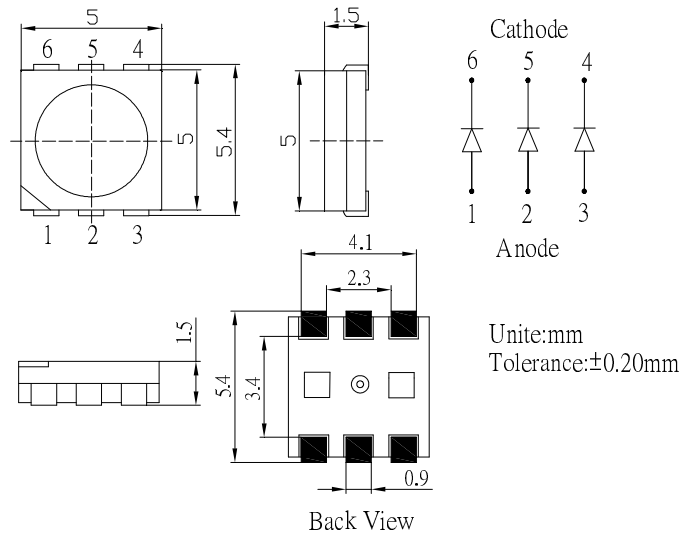

■ Features

- High Luminous PLCC6 Top SMD LEDs
- 5.0x5.0x1.5mm Standard Directivity
- Long lifetime Operation
- Superior Weather-resistance
- Yellow Diffused Type

■ Applications

- Backlighting (switches, keys, displays, illuminated advertising etc.)
- Substitution of Micro Incandescent Lamps
- Reading Lamps / Emergency Lighting
- Marker lights (e.g. steps, exit ways, etc.)
- Other Lighting

■ Outline Dimension

■ Absolute Maximum Rating

(Ta=25°C)

Item	Symbol	Value	Unit
DC Forward Current	I _F	80	mA
Pulse Forward Current*	I _{FP}	120	mA
Reverse Voltage	V _R	5	V
Power Dissipation	P _D	288	mW
Operating Temperature	T _{opr}	-30 ~ +85	°C
Storage Temperature	T _{stg}	-40~ +100	°C
Lead Soldering Temperature	T _{sol}	260°C/5sec	-

*Pulse width Max.10ms Duty ratio max 1/10

■ Directivity

■ Electrical -Optical Characteristics

(Ta=25°C)

Item	Symbol	Condition	Min.	Typ.	Max.	Unit
DC Forward Voltage	V _F	I _F =60mA	2.8	3.2	3.6	V
DC Reverse Current	I _R	V _R =5V	-	-	30	μA
Luminous Flux	Φ _v	I _F =60mA	12	13.5	-	lm
Chromaticity Coordinate*	x	I _F =60mA	-	0.55	-	
	y	I _F =60mA	-	0.36	-	
50% Power Angle	2θ _{1/2}	I _F =60mA	-	120	-	deg