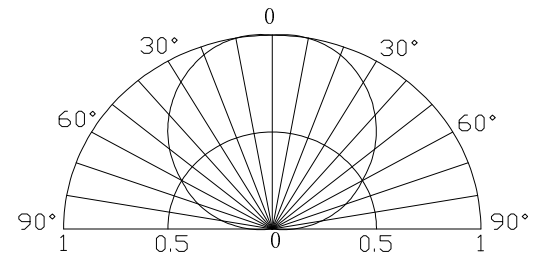

■ Outline Dimension

■ Absolute Maximum Rating

(Ta=25°C)

Item	Symbol	Value	Unit
DC Forward Current	I _F	80	mA
Pulse Forward Current*	I _{FP}	120	mA
Reverse Voltage	V _R	5	V
Power Dissipation	P _D	288	mW
Operating Temperature	T _{opr}	-30 ~ +85	°C
Storage Temperature	T _{stg}	-40~ +100	°C
Lead Soldering Temperature	T _{sol}	260°C/5sec	-

*Pulse width Max.10ms Duty ratio max 1/10

■ Directivity

■ Electrical -Optical Characteristics

(Ta=25°C)

Item	Symbol	Condition	Min.	Typ.	Max.	Unit
DC Forward Voltage	V _F	I _F =60mA	2.8	3.2	3.6	V
DC Reverse Current	I _R	V _R =5V	-	-	30	μA
Luminous Flux	Φ _v	I _F =60mA	12	13.5	-	lm
Chromaticity Coordinate*	x	I _F =60mA	-	0.55	-	
	y	I _F =60mA	-	0.36	-	
50% Power Angle	2θ _{1/2}	I _F =60mA	-	120	-	deg