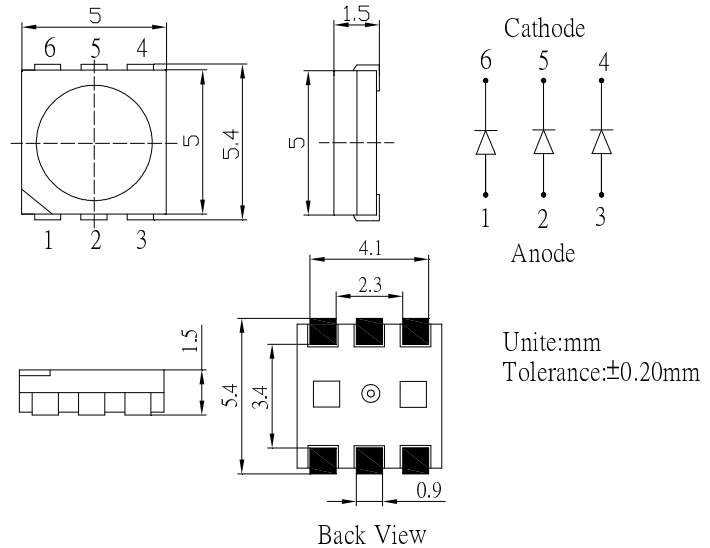

### ■ Features

- High Luminous PLCC6 Top SMD LEDs
- 5.0x5.0x1.5mm Standard Directivity
- Long lifetime Operation
- Superior Weather-resistance
- Yellow Diffused Type

### ■ Outline Dimension

\*Pulse width Max.10ms Duty ratio max 1/10