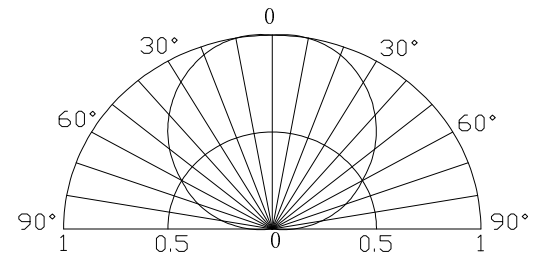

■ Directivity

■ Electrical -Optical Characteristics

(Ta=25°C)

Item	Symbol	Condition	Min.	Typ.	Max.	Unit
DC Forward Voltage	V_F	$I_F=60mA$	2.8	3.2	3.6	V
DC Reverse Current	I_R	$V_R=5V$	-	-	30	μA
Luminous Flux	Φ_v	$I_F=60mA$	23	25.5	-	lm
Chromaticity Coordinate*	x	$I_F=60mA$	-	0.395	-	
	y	$I_F=60mA$	-	0.455	-	
50% Power Angle	$2\theta_{1/2}$	$I_F=60mA$	-	120	-	deg

*1 Luminous Intensity Measurement allowance is $\pm 15\%$

*2 Chromaticity Coordinates Measurement allowance is $\pm 10\%$