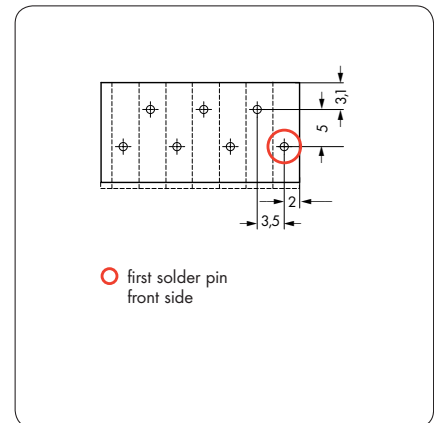

Terminal Strips 1.5 mm²/AWG 16, Pin Spacing 3.5 mm/0.137 in; Series 805

VOLUME 2

Pin spacing 3.5 mm / 0.137 in
0.2 – 1.5 mm² | AWG 24 – 16
500 V/4 kV/2
IN 10 A
 9 – 10 mm / 0.37 in

Pin spacing 3.5 mm / 0.137 in
0.2 – 1.5 mm² | AWG 24 – 16
500 V/4 kV/2
IN 10 A
 9 – 10 mm / 0.37 in

Internal commoning

Internal commoning

For example, the requirement of not routing the ground (earth) conductors over the board is met by WAGO through the “internal commoning” of 805 Series terminal strips. This way, custom terminal strips can be commoned to each other and marked at the factory. See also page 85.

No. of poles	Item no.	No. of poles	Item no.
Terminal strips, gray, with push button, with test slot for test plug Ø 2 mm/0.039 in		Terminal strips, gray, with push button, without test slot	
2-pole	805-102	2-pole	805-302
3-pole	805-103	3-pole	805-303
4-pole	805-104	4-pole	805-304
5-pole	805-105	5-pole	805-305
6-pole	805-106	6-pole	805-306
7-pole	805-107	7-pole	805-307
8-pole	805-108	8-pole	805-308
9-pole	805-109	9-pole	805-309
10-pole	805-110	10-pole	805-310
11-pole	805-111	11-pole	805-311
12-pole	805-112	12-pole	805-312
13-pole	805-113	13-pole	805-313
14-pole	805-114	14-pole	805-314
:	:	:	:
24-pole	805-124	24-pole	805-324
Direct printing on request		Direct printing on request	
Other numbers of poles and pin spacings on request		Other numbers of poles and pin spacings on request	
Additional item nos. for colored terminal blocks:		Additional item nos. for colored terminal blocks:	
blue	... /000-006	blue	... /000-006
orange	... /000-012	orange	... /000-012
Test plug, with cable 500mm/1'7.7", Ø 2 mm/0.079 in, red 210-136			
Dimensions (in mm)			

Push in connection of solid conductors. Connection and removal of fine-stranded conductors using push button

Testing with test plug Ø 2 mm/0.079 in. Insert the test plug slightly inclined into the test slot