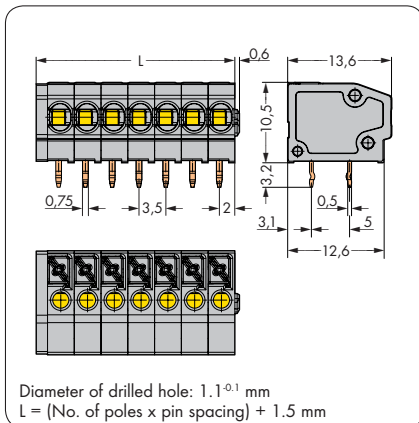

Terminal Strips 1.5 mm²/AWG 16, Pin Spacing 3.5 mm/0.137 in; Series 805

VOLUME 2

Pin spacing 3.5 mm / 0.137 in
0.2 – 1.5 mm² | AWG 24 – 16
500 V/4 kV/2
IN 10 A
 9 – 10 mm / 0.37 in

Pin spacing 3.5 mm / 0.137 in
0.2 – 1.5 mm² | AWG 24 – 16
500 V/4 kV/2
IN 10 A
 9 – 10 mm / 0.37 in

Internal commoning

Internal commoning

For example, the requirement of not routing the ground (earth) conductors over the board is met by WAGO through the “internal commoning” of 805 Series terminal strips. This way, custom terminal strips can be commoned to each other and marked at the factory. See also page 85.

No. of poles	Item no.	No. of poles	Item no.
Terminal strips, gray, with push button, with test slot for test plug Ø 2 mm/0.039 in		Terminal strips, gray, with push button, without test slot	
2-pole	805-102	2-pole	805-302
3-pole	805-103	3-pole	805-303
4-pole	805-104	4-pole	805-304
5-pole	805-105	5-pole	805-305
6-pole	805-106	6-pole	805-306
7-pole	805-107	7-pole	805-307
8-pole	805-108	8-pole	805-308
9-pole	805-109	9-pole	805-309
10-pole	805-110	10-pole	805-310
11-pole	805-111	11-pole	805-311
12-pole	805-112	12-pole	805-312
13-pole	805-113	13-pole	805-313
14-pole	805-114	14-pole	805-314
:	:	:	:
24-pole	805-124	24-pole	805-324
Direct printing on request		Direct printing on request	
Other numbers of poles and pin spacings on request		Other numbers of poles and pin spacings on request	
Additional item nos. for colored terminal blocks:		Additional item nos. for colored terminal blocks:	
blue	... /000-006	blue	... /000-006
orange	... /000-012	orange	... /000-012
Test plug, with cable 500mm/1'7.7", Ø 2 mm/0.079 in, red 210-136			
Dimensions (in mm)			

Push in connection of solid conductors. Connection and removal of fine-stranded conductors using push button

Testing with test plug Ø 2 mm/0.079 in. Insert the test plug slightly inclined into the test slot