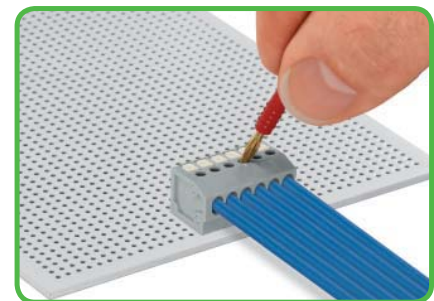

Terminal Strips 1.5 mm²/AWG 16, Pin Spacing 3.5 mm/0.137 in; Series 805

VOLUME 2

Pin spacing 3.5 mm / 0.137 in
0.2 – 1.5 mm² | AWG 24 – 16
500 V/4 kV/2
IN 10 A
 9 – 10 mm / 0.37 in

Pin spacing 3.5 mm / 0.137 in
0.2 – 1.5 mm² | AWG 24 – 16
500 V/4 kV/2
IN 10 A
 9 – 10 mm / 0.37 in

Internal commoning

Internal commoning

For example, the requirement of not routing the ground (earth) conductors over the board is met by WAGO through the “internal commoning” of 805 Series terminal strips. This way, custom terminal strips can be commoned to each other and marked at the factory. See also page 85.

No. of poles	Item no.	No. of poles	Item no.
Terminal strips, gray, with push button, with test slot for test plug Ø 2 mm/0.039 in		Terminal strips, gray, with push button, without test slot	
2-pole	805-102	2-pole	805-302
3-pole	805-103	3-pole	805-303
4-pole	805-104	4-pole	805-304
5-pole	805-105	5-pole	805-305
6-pole	805-106	6-pole	805-306
7-pole	805-107	7-pole	805-307
8-pole	805-108	8-pole	805-308
9-pole	805-109	9-pole	805-309
10-pole	805-110	10-pole	805-310
11-pole	805-111	11-pole	805-311
12-pole	805-112	12-pole	805-312
13-pole	805-113	13-pole	805-313
14-pole	805-114	14-pole	805-314
:	:	:	:
24-pole	805-124	24-pole	805-324
Direct printing on request		Direct printing on request	
Other numbers of poles and pin spacings on request		Other numbers of poles and pin spacings on request	
Additional item nos. for colored terminal blocks:		Additional item nos. for colored terminal blocks:	
blue	... /000-006	blue	... /000-006
orange	... /000-012	orange	... /000-012
Test plug, with cable 500mm/1'7.7", Ø 2 mm/0.079 in, red 210-136			
Dimensions (in mm)			

Push in connection of solid conductors. Connection and removal of fine-stranded conductors using push button

Testing with test plug Ø 2 mm/0.079 in. Insert the test plug slightly inclined into the test slot