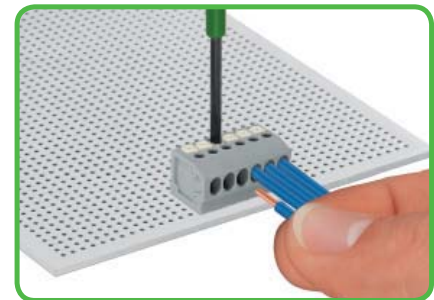

Terminal Strips 1.5 mm²/AWG 16, Pin Spacing 3.5 mm/0.137 in; Series 805

VOLUME 2

Pin spacing 3.5 mm / 0.137 in
0.2 – 1.5 mm² | AWG 24 – 16
500 V/4 kV/2
IN 10 A
 9 – 10 mm / 0.37 in

Pin spacing 3.5 mm / 0.137 in
0.2 – 1.5 mm² | AWG 24 – 16
500 V/4 kV/2
IN 10 A
 9 – 10 mm / 0.37 in

Internal commoning

Internal commoning

For example, the requirement of not routing the ground (earth) conductors over the board is met by WAGO through the “internal commoning” of 805 Series terminal strips. This way, custom terminal strips can be commoned to each other and marked at the factory. See also page 85.

No. of poles	Item no.	No. of poles	Item no.
Terminal strips, gray, with push button, with test slot for test plug Ø 2 mm/0.039 in		Terminal strips, gray, with push button, without test slot	
2-pole	805-102	2-pole	805-302
3-pole	805-103	3-pole	805-303
4-pole	805-104	4-pole	805-304
5-pole	805-105	5-pole	805-305
6-pole	805-106	6-pole	805-306
7-pole	805-107	7-pole	805-307
8-pole	805-108	8-pole	805-308
9-pole	805-109	9-pole	805-309
10-pole	805-110	10-pole	805-310
11-pole	805-111	11-pole	805-311
12-pole	805-112	12-pole	805-312
13-pole	805-113	13-pole	805-313
14-pole	805-114	14-pole	805-314
:	:	:	:
24-pole	805-124	24-pole	805-324
Direct printing on request		Direct printing on request	
Other numbers of poles and pin spacings on request		Other numbers of poles and pin spacings on request	
Additional item nos. for colored terminal blocks:		Additional item nos. for colored terminal blocks:	
blue	... /000-006	blue	... /000-006
orange	... /000-012	orange	... /000-012
Test plug, with cable 500mm/1'7.7", Ø 2 mm/0.079 in, red 210-136			
Dimensions (in mm)			

Push in connection of solid conductors. Connection and removal of fine-stranded conductors using push button

Testing with test plug Ø 2 mm/0.079 in. Insert the test plug slightly inclined into the test slot