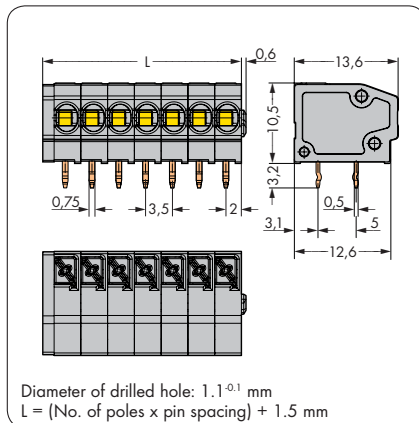

Terminal Strips 1.5 mm²/AWG 16, Pin Spacing 3.5 mm/0.137 in; Series 805

VOLUME 2

Pin spacing 3.5 mm / 0.137 in
0.2 – 1.5 mm² | AWG 24 – 16
500 V/4 kV/2
IN 10 A
 9 – 10 mm / 0.37 in

Pin spacing 3.5 mm / 0.137 in
0.2 – 1.5 mm² | AWG 24 – 16
500 V/4 kV/2
IN 10 A
 9 – 10 mm / 0.37 in

Internal commoning

Internal commoning

For example, the requirement of not routing the ground (earth) conductors over the board is met by WAGO through the “internal commoning” of 805 Series terminal strips. This way, custom terminal strips can be commoned to each other and marked at the factory. See also page 85.

No. of poles	Item no.	No. of poles	Item no.
Terminal strips, gray, with push button, with test slot for test plug Ø 2 mm/0.039 in		Terminal strips, gray, with push button, without test slot	
2-pole	805-102	2-pole	805-302
3-pole	805-103	3-pole	805-303
4-pole	805-104	4-pole	805-304
5-pole	805-105	5-pole	805-305
6-pole	805-106	6-pole	805-306
7-pole	805-107	7-pole	805-307
8-pole	805-108	8-pole	805-308
9-pole	805-109	9-pole	805-309
10-pole	805-110	10-pole	805-310
11-pole	805-111	11-pole	805-311
12-pole	805-112	12-pole	805-312
13-pole	805-113	13-pole	805-313
14-pole	805-114	14-pole	805-314
:	:	:	:
24-pole	805-124	24-pole	805-324
Direct printing on request		Direct printing on request	
Other numbers of poles and pin spacings on request		Other numbers of poles and pin spacings on request	
Additional item nos. for colored terminal blocks:		Additional item nos. for colored terminal blocks:	
blue	... /000-006	blue	... /000-006
orange	... /000-012	orange	... /000-012
Test plug, with cable 500mm/1'7.7", Ø 2 mm/0.079 in, red 210-136			
Dimensions (in mm)			

Push in connection of solid conductors. Connection and removal of fine-stranded conductors using push button

Testing with test plug Ø 2 mm/0.079 in. Insert the test plug slightly inclined into the test slot