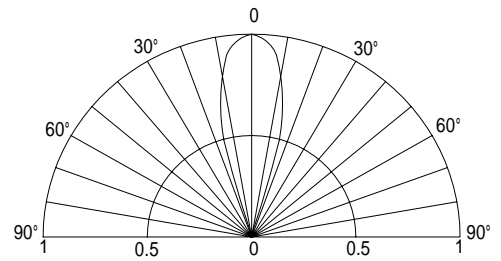

■Outline Dimension

■Absolute Maximum Rating

(Ta=25)

Item	Symbol	Value		Unit
		LED1	LED2	
DC Forward Current	I _F	30	30	mA
Pulse Forward Current*	I _{FP}	100	100	mA
Reverse Voltage	V _R	5	5	V
Power Dissipation	P _D	78	78	mW
Operating Temperature	Topr	-30 ~ +85		
Storage Temperature	Tstg	-40 ~ +100		
Lead Soldering Temperature	Tsol	260 /5sec		-

*Pulse width Max.10ms Duty ratio max 1/10

■Directivity

■Electrical -Optical Characteristics

(Ta=25)

Item	NO.	Symbol	Condition	Min.	Typ.	Max.	Unit
DC Forward Voltage	LED1	V _{F1}	I _{F1} =20mA	1.8	2.1	2.6	V
	LED2	V _{F2}	I _{F2} =20mA	1.8	2.1	2.6	V
Domi. Wavelength*	LED1	λ _{D1}	I _{F1} =20mA	600	605	610	nm
	LED2	λ _{D2}	I _{F2} =20mA	600	605	610	nm
Luminous Intensity*	LED1	I _{v1}	I _{F1} =20mA	1120	1560	-	mcd
	LED2	I _{v2}	I _{F2} =20mA	1120	1560	-	mcd
50%Power Angle	LED1	2θ _{1/2}	I _{F1} =20mA	-	30	-	deg
	LED2	2θ _{1/2}	I _{F2} =20mA	-	30	-	deg