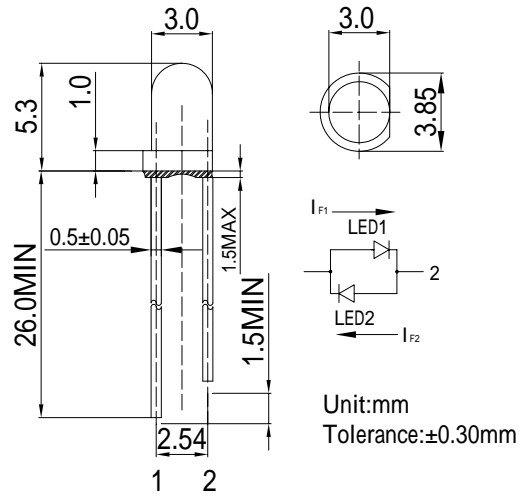

■Outline Dimension

■Absolute Maximum Rating

(Ta=25)

Item	Symbol	Value		Unit
		LED1	LED2	
DC Forward Current	I _F	30	30	mA
Pulse Forward Current*	I _{FP}	100	100	mA
Reverse Voltage	V _R	5	5	V
Power Dissipation	P _D	78	78	mW
Operating Temperature	Topr	-30 ~ +85		
Storage Temperature	Tstg	-40 ~ +100		
Lead Soldering Temperature	Tsol	260 /5sec		-

*Pulse width Max.10ms Duty ratio max 1/10

■Directivity

■Electrical -Optical Characteristics

(Ta=25)

Item	NO.	Symbol	Condition	Min.	Typ.	Max.	Unit
DC Forward Voltage	LED1	V _{F1}	I _{F1} =20mA	1.8	2.1	2.6	V
	LED2	V _{F2}	I _{F2} =20mA	1.8	2.1	2.6	V
Domi. Wavelength*	LED1	λ _{D1}	I _{F1} =20mA	600	605	610	nm
	LED2	λ _{D2}	I _{F2} =20mA	600	605	610	nm
Luminous Intensity*	LED1	I _{v1}	I _{F1} =20mA	1120	1560	-	mcd
	LED2	I _{v2}	I _{F2} =20mA	1120	1560	-	mcd
50%Power Angle	LED1	2θ _{1/2}	I _{F1} =20mA	-	30	-	deg
	LED2	2θ _{1/2}	I _{F2} =20mA	-	30	-	deg