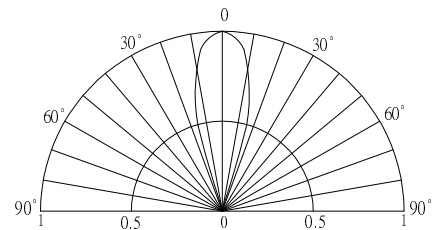

■Features

- High Luminous Output
- 10mm Standard Directivity
- Superior Weather-resistance
- Water Clear Type
- Common Cathode Type

■Applications

- Toys
- Games
- Audio
- Other Lighting

■Outline Dimension

■Directivity

*Pulse width Max.10ms Duty ratio max 1/10

■Electrical -Optical Characteristics (Ta=25°C)

Item	Symbol	Condition	Min.	Typ.	Max.	Unit
DC Forward Voltage	V _F (R)	I _F =20mA	1.8	2.1	2.6	V
	V _F (B/G)	I _F =20mA	2.9	3.1	3.6	V
DC Reverse Current	I _R	V _R =5V	-	-	10	μA
Domi. Wavelength	λ _D (Red)	I _F =20mA	620	625	630	nm
	λ _D (Green)	I _F =20mA	520	525	530	nm
	λ _D (Blue)	I _F =20mA	465	470	475	nm
Luminous Intensity	I _v (Red)	I _F =20mA	7000	8500	-	mcd
	I _v (Green)	I _F =20mA	10000	12000	-	mcd
	I _v (Blue)	I _F =20mA	3000	4000	-	mcd
50% Power Angle	2θ _{1/2}	I _F =20mA	-	30	-	deg