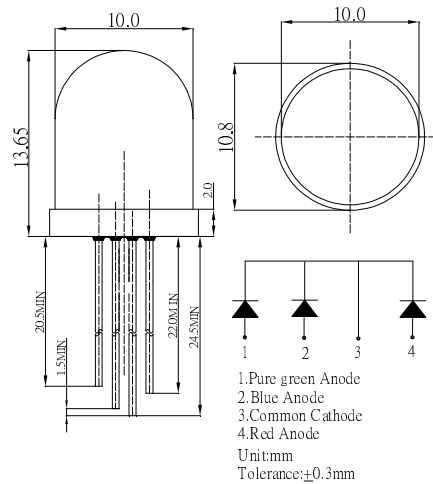

■Features

- High Luminous Output
- 10mm Standard Directivity
- Superior Weather-resistance
- Water Clear Type
- Common Cathode Type

■Applications

- Toys
- Games
- Audio
- Other Lighting

■Outline Dimension

■Directivity

*Pulse width Max.10ms Duty ratio max 1/10

■Electrical -Optical Characteristics (Ta=25°C)

Item	Symbol	Condition	Min.	Typ.	Max.	Unit
DC Forward Voltage	V _F (R)	I _F =20mA	1.8	2.1	2.6	V
	V _F (B/G)	I _F =20mA	2.9	3.1	3.6	V
DC Reverse Current	I _R	V _R =5V	-	-	10	μA
Domi. Wavelength	λ _D (Red)	I _F =20mA	620	625	630	nm
	λ _D (Green)	I _F =20mA	520	525	530	nm
	λ _D (Blue)	I _F =20mA	465	470	475	nm
Luminous Intensity	I _v (Red)	I _F =20mA	7000	8500	-	mcd
	I _v (Green)	I _F =20mA	10000	12000	-	mcd
	I _v (Blue)	I _F =20mA	3000	4000	-	mcd
50% Power Angle	2θ _{1/2}	I _F =20mA	-	30	-	deg